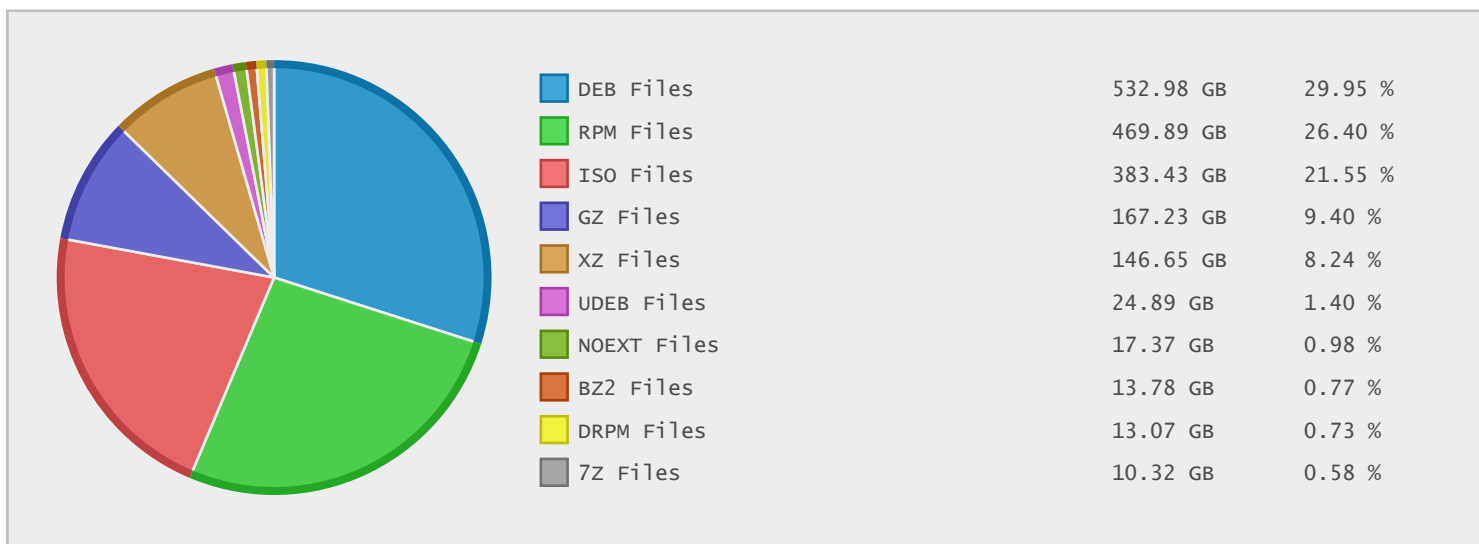

Top 10 File Categories Sorted By Disk Space

Last 12 Months Modified Disk Space History

Last 10 Years Modified Disk Space History

Total:	1789.65 GB
Average:	178.96 GB
Maximum:	641.76 GB
Minimum:	2.80 GB
From:	2006
To:	2015

Last 10 Years Modified File Count History

Total:	962595 Files
Average:	96260 Files
Maximum:	293496 Files
Minimum:	612 Files
From:	2006
To:	2015

Top 10 File Extensions Sorted By Disk Space

Top 10 File Extensions Sorted By Number of Files