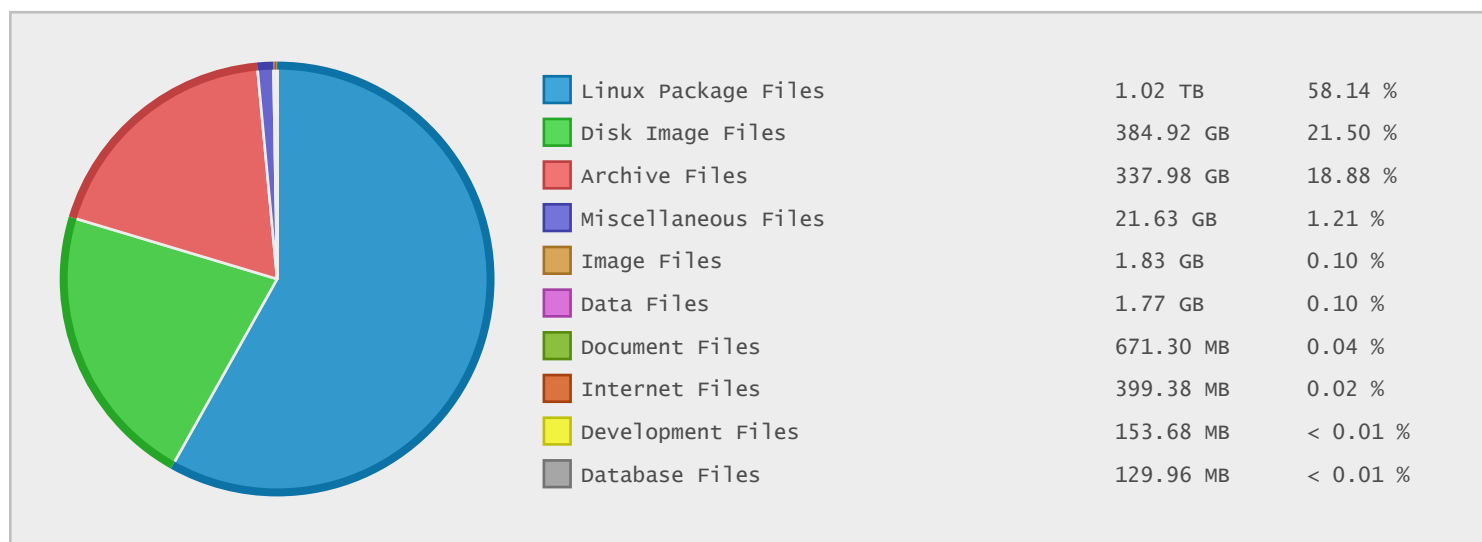

WorldxChange Communications - FTP Site Statistics

Property	Value
FTP Server	mirror.xnet.co.nz
Description	WorldxChange Communications
Country	New Zealand
Scan Date	23/Apr/2015
Total Dirs	30,222
Total Files	963,949
Total Data	1.75 TB

Top 10 File Categories Sorted By Disk Space

Last 12 Months Modified Disk Space History

Last 10 Years Modified Disk Space History

Total:	1789.65 GB
Average:	178.96 GB
Maximum:	641.76 GB
Minimum:	2.80 GB
From:	2006
To:	2015

Last 10 Years Modified File Count History

Total:	962595 Files
Average:	96260 Files
Maximum:	293496 Files
Minimum:	612 Files
From:	2006
To:	2015

Top 10 File Extensions Sorted By Disk Space

Top 10 File Extensions Sorted By Number of Files