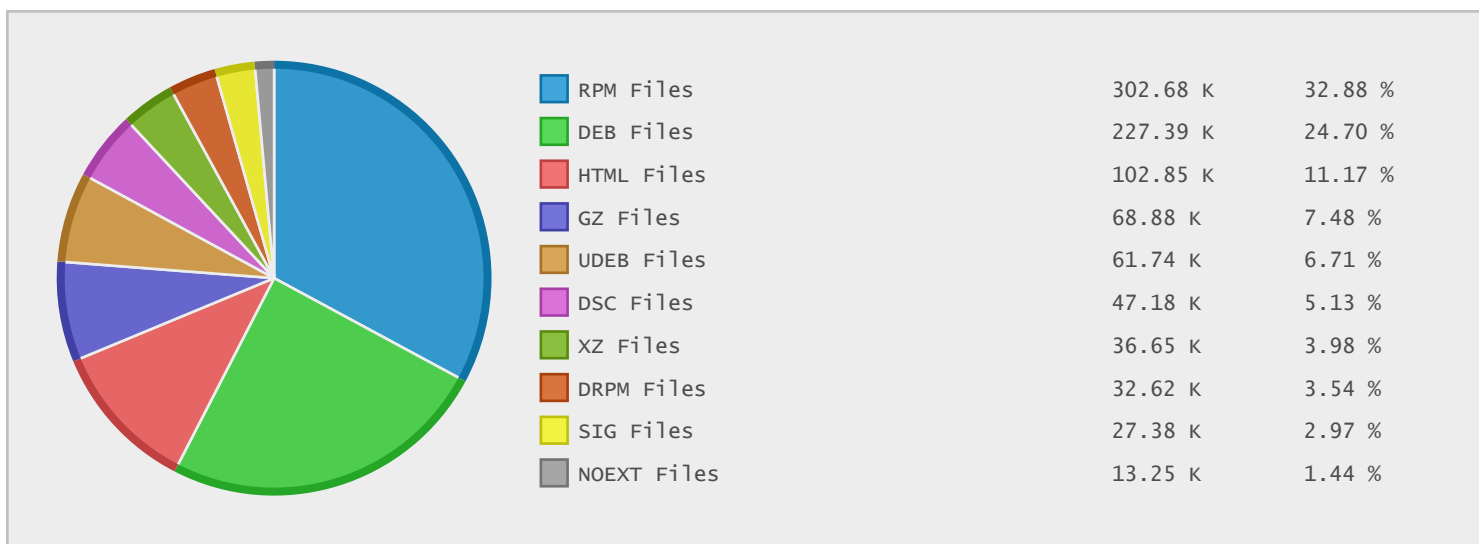

Top 10 File Categories Sorted By Disk Space

Last 12 Months Modified Disk Space History

Last 10 Years Modified Disk Space History

Total:	1789.65 GB
Average:	178.96 GB
Maximum:	641.76 GB
Minimum:	2.80 GB
From:	2006
To:	2015

Last 10 Years Modified File Count History

Total:	962595 Files
Average:	96260 Files
Maximum:	293496 Files
Minimum:	612 Files
From:	2006
To:	2015

Top 10 File Extensions Sorted By Disk Space

Top 10 File Extensions Sorted By Number of Files