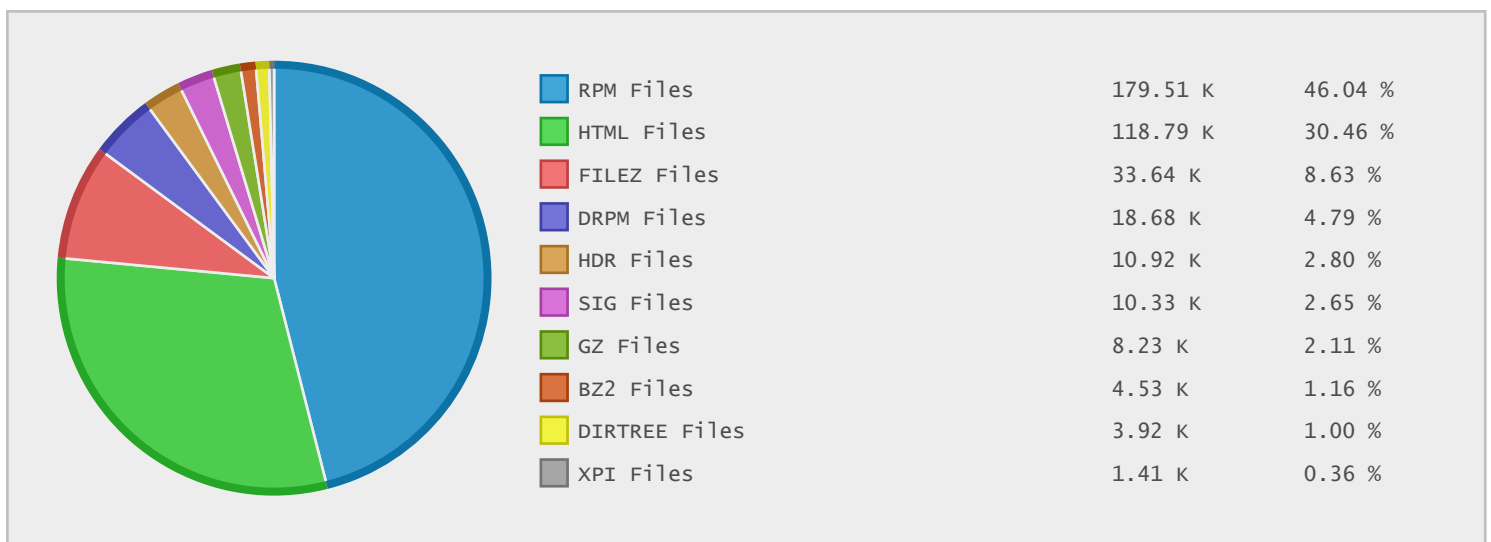

Babylon Network Software Archive - FTP Site Statistics

Property	Value
FTP Server	mirror1.babylon.network
Description	Babylon Network Software Archive
Country	France
Scan Date	23/Dec/2015
Total Dirs	3,040
Total Files	397,266
Total Data	440.42 GB

Top 10 File Categories Sorted By Disk Space

Last 12 Months Modified Disk Space History

Last 10 Years Modified Disk Space History

Last 10 Years Modified File Count History

Top 10 File Extensions Sorted By Disk Space

Top 10 File Extensions Sorted By Number of Files

Top 10 File Categories Sorted by Disk Space

Category	Files	Data	Data (%)
Linux Package Files	198320	249.95 GB	56.75 %
Archive Files	14021	81.13 GB	18.42 %
Disk Image Files	151	80.63 GB	18.31 %
Data Files	23527	18.67 GB	4.24 %
Program Files	155	3.89 GB	0.88 %
Miscellaneous Files	39215	2.66 GB	0.60 %
Image Files	508	1.74 GB	0.39 %
Internet Files	119038	1.10 GB	0.25 %
Android Files	7	262.41 MB	0.06 %
Document Files	1653	208.38 MB	0.05 %