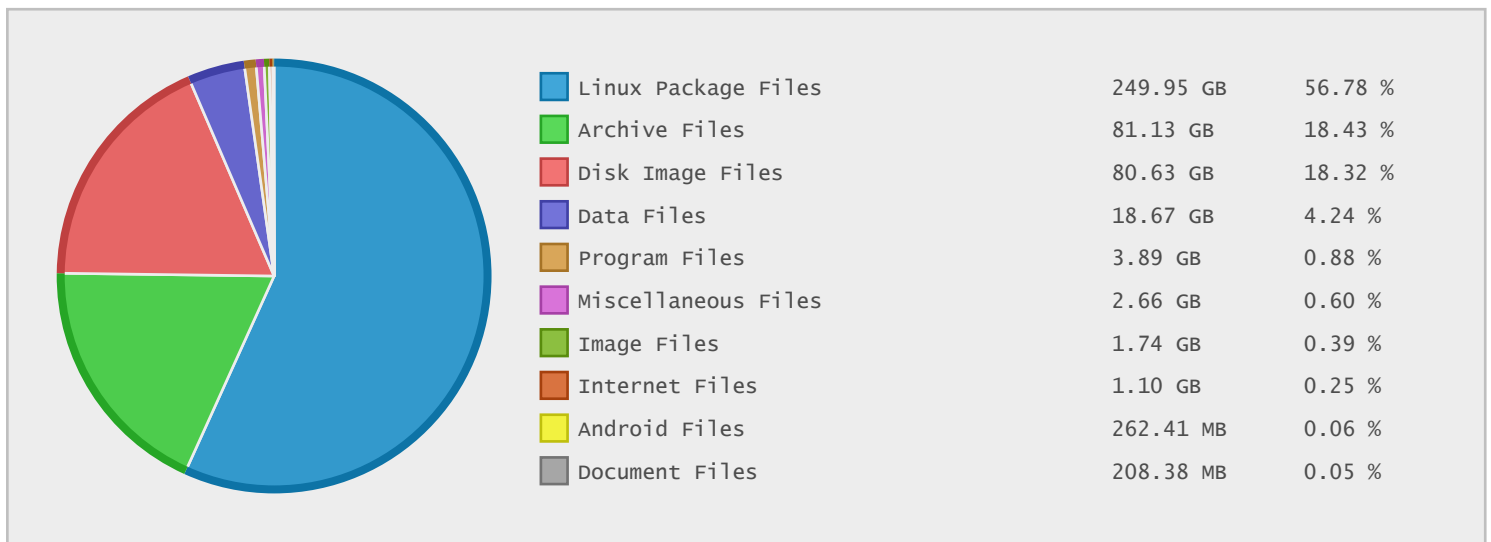

Babylon Network Software Archive - FTP Site Statistics

Property	Value
FTP Server	mirror1.babylon.network
Description	Babylon Network Software Archive
Country	France
Scan Date	23/Dec/2015
Total Dirs	3,040
Total Files	397,266
Total Data	440.42 GB

Top 20 Directories Sorted by Disk Space

Name	Dirs	Files	Data	Data (%)
/	3040	397266	440.42 GB	100.00 %
/epel	632	251131	165.02 GB	37.47 %
/centos	1000	116588	156.31 GB	35.49 %
/epel/6	28	82815	59.50 GB	13.51 %
/epel/7	227	71193	49.86 GB	11.32 %
/centos/6.7	139	25392	48.08 GB	10.92 %
/gnu	919	22797	47.33 GB	10.75 %
/centos/5.11	67	8480	39.92 GB	9.06 %
/centos/7.1.1503	374	47516	39.71 GB	9.02 %
/torproject	66	2834	32.03 GB	7.27 %
/torproject/dist	29	2117	31.95 GB	7.25 %
/torproject/dist/torbrowser	13	2021	31.35 GB	7.12 %
/centos/7.2.1511	374	34990	28.60 GB	6.49 %
/gcc	398	3882	27.29 GB	6.20 %
/epel/5	28	48728	25.06 GB	5.69 %
/epel/testing	309	18367	23.77 GB	5.40 %
/centos/5.11/isos	2	41	19.50 GB	4.43 %
/epel/6/x86_64	7	26029	18.39 GB	4.17 %
/epel/6/i386	7	23839	16.93 GB	3.84 %
/centos/6.7/isos	2	38	16.62 GB	3.77 %

Top 10 File Categories Sorted By Disk Space