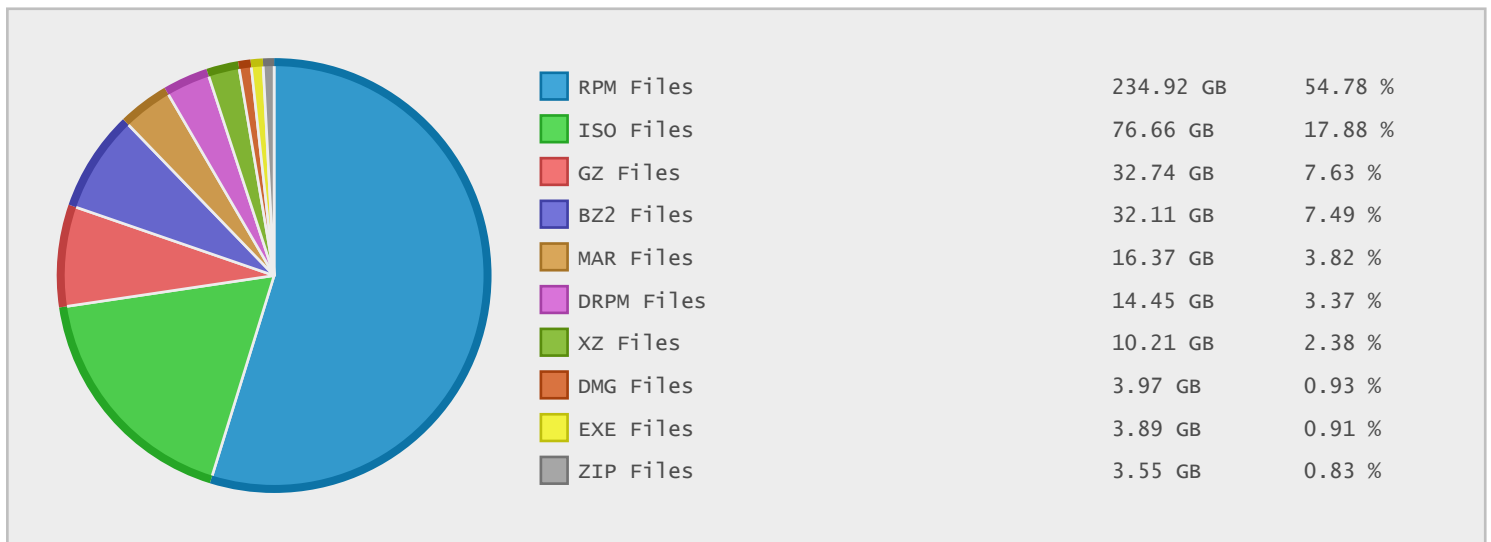

Babylon Network Software Archive - FTP Site Statistics

Property	Value
FTP Server	mirror1.babylon.network
Description	Babylon Network Software Archive
Country	France
Scan Date	23/Dec/2015
Total Dirs	3,040
Total Files	397,266
Total Data	440.42 GB

Top 10 File Categories Sorted By Disk Space

Last 12 Months Modified Disk Space History

Last 10 Years Modified Disk Space History

Last 10 Years Modified File Count History

Top 10 File Extensions Sorted By Disk Space

Top 10 File Extensions Sorted By Number of Files

Top 10 File Categories Sorted by Disk Space

Category	Files	Data	Data (%)
Linux Package Files	198320	249.95 GB	56.75 %
Archive Files	14021	81.13 GB	18.42 %
Disk Image Files	151	80.63 GB	18.31 %
Data Files	23527	18.67 GB	4.24 %
Program Files	155	3.89 GB	0.88 %
Miscellaneous Files	39215	2.66 GB	0.60 %
Image Files	508	1.74 GB	0.39 %
Internet Files	119038	1.10 GB	0.25 %
Android Files	7	262.41 MB	0.06 %
Document Files	1653	208.38 MB	0.05 %