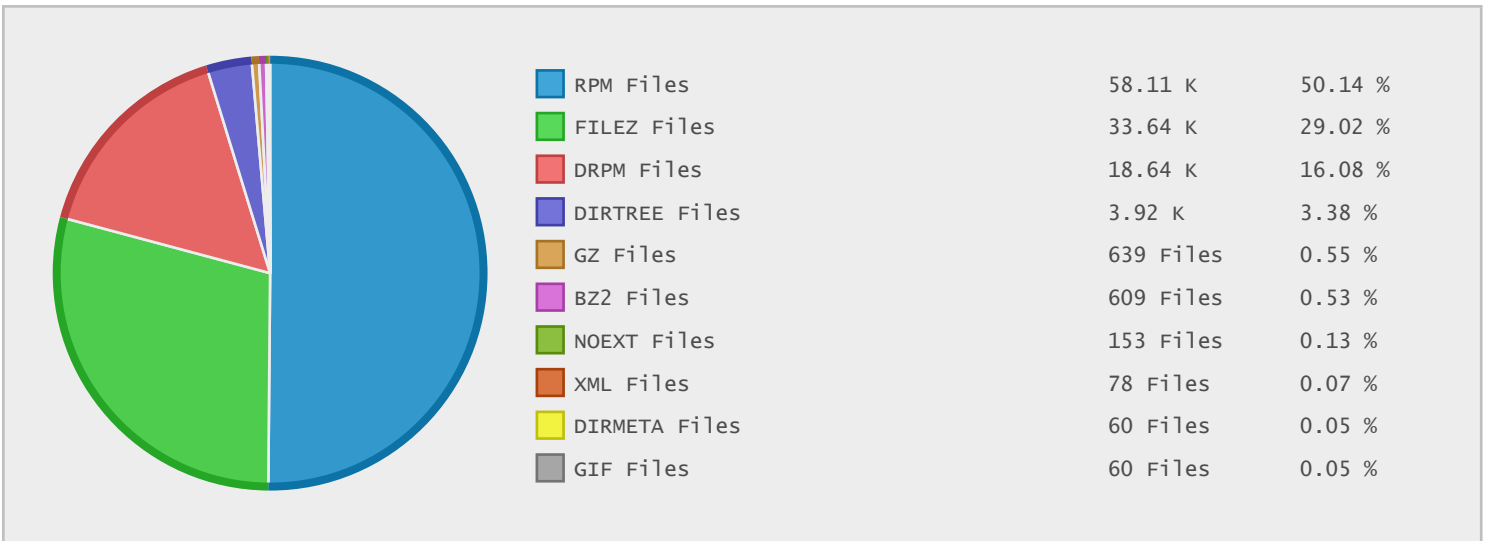

Top 10 File Categories Sorted By Disk Space

Last 12 Months Modified Disk Space History

Last 10 Years Modified Disk Space History

Last 10 Years Modified File Count History

Top 10 File Extensions Sorted By Disk Space

Top 10 File Extensions Sorted By Number of Files

Top 10 File Categories Sorted by Disk Space

Category	Files	Data	Data (%)
Linux Package Files	76751	84.77 GB	54.29 %
Disk Image Files	54	67.29 GB	43.10 %
Image Files	127	1.70 GB	1.09 %
Archive Files	1249	1.39 GB	0.89 %
Miscellaneous Files	37746	0.97 GB	0.62 %
Data Files	72	9.98 MB	< 0.01 %
Document Files	141	6.45 MB	< 0.01 %
Linux System Files	4	618.81 KB	< 0.01 %
Internet Files	37	85.57 KB	< 0.01 %
Program Files	2	67.50 KB	< 0.01 %