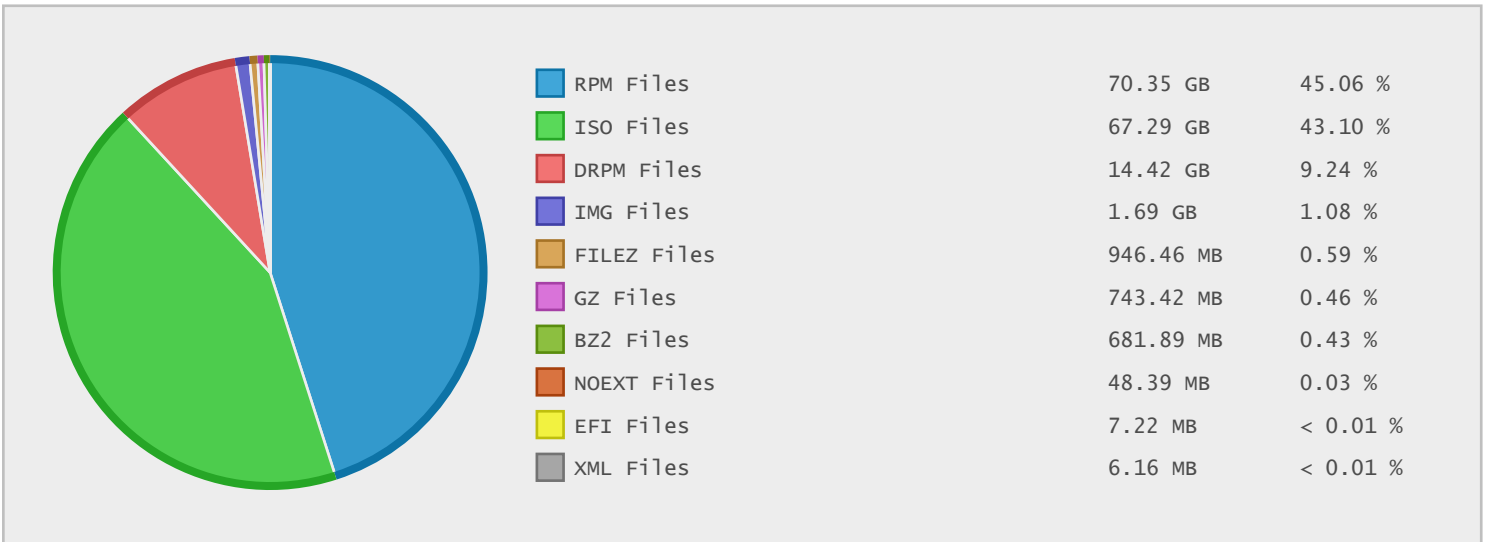

Top 10 File Categories Sorted By Disk Space

Last 12 Months Modified Disk Space History

Last 10 Years Modified Disk Space History

Last 10 Years Modified File Count History

Top 10 File Extensions Sorted By Disk Space