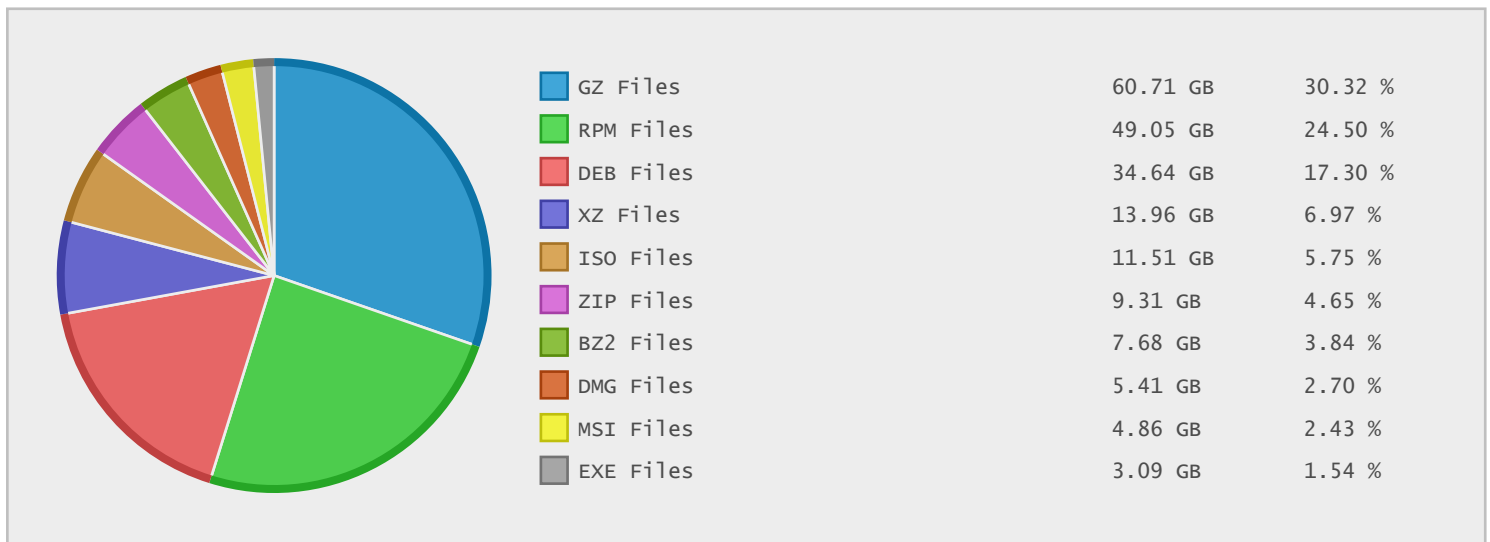

Top 10 File Extensions Sorted By Disk Space