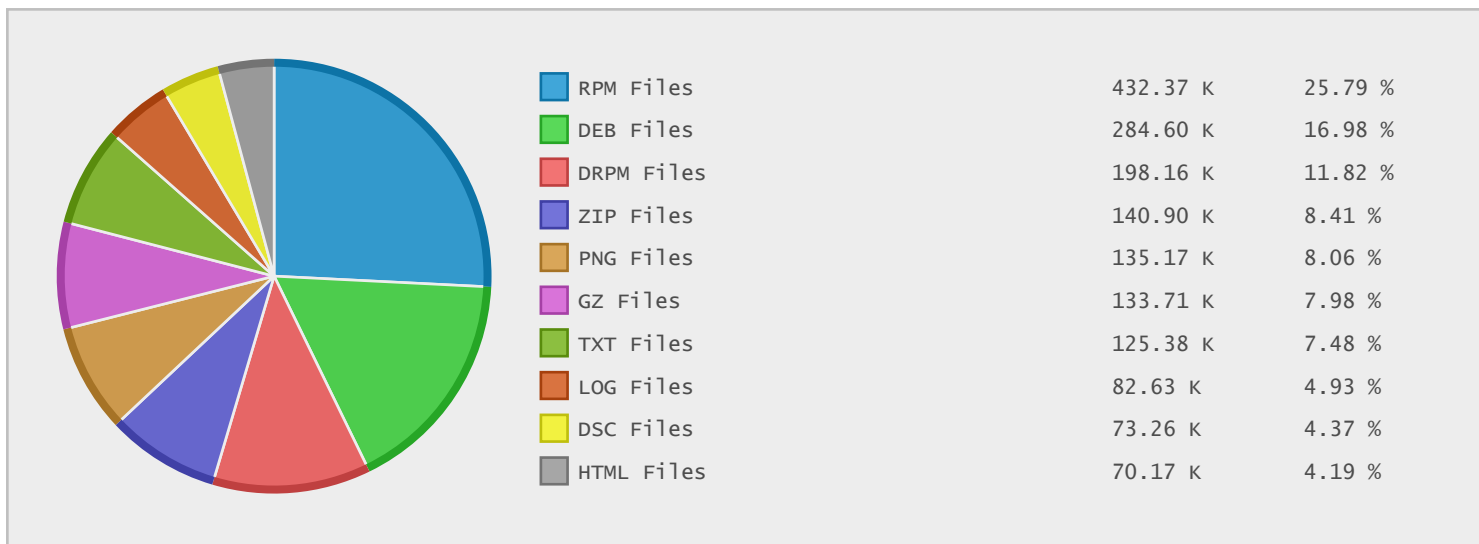

Top 10 File Extensions Sorted By Number of Files