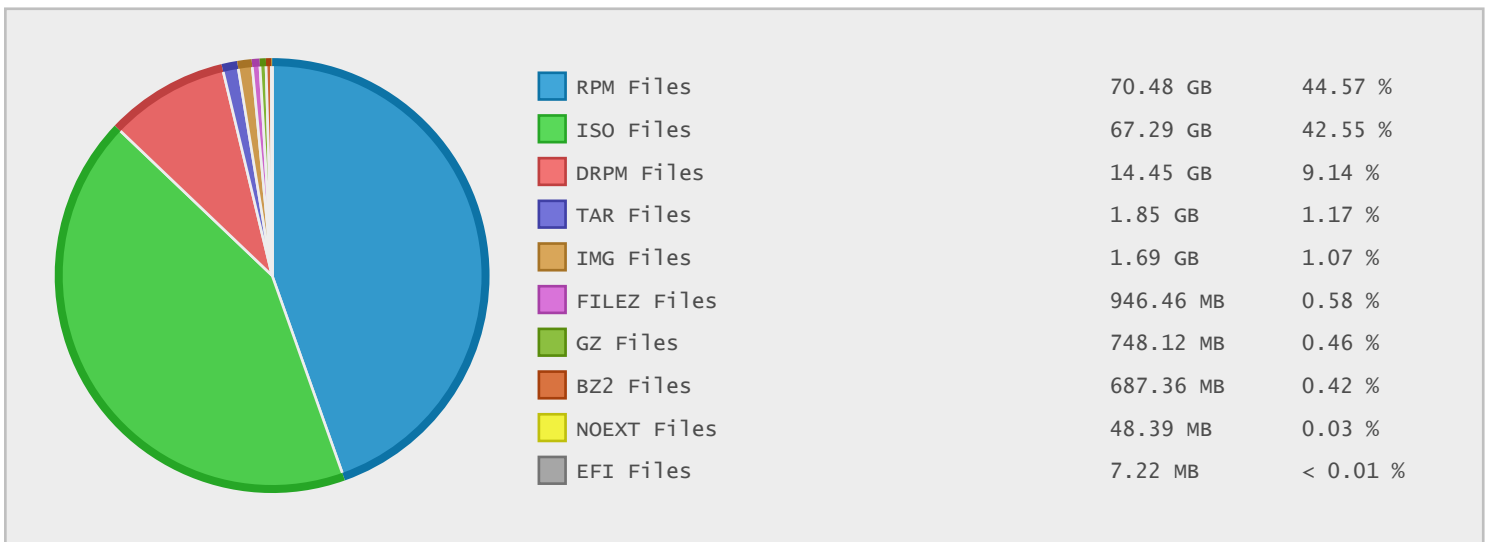

Top 10 File Extensions Sorted By Disk Space