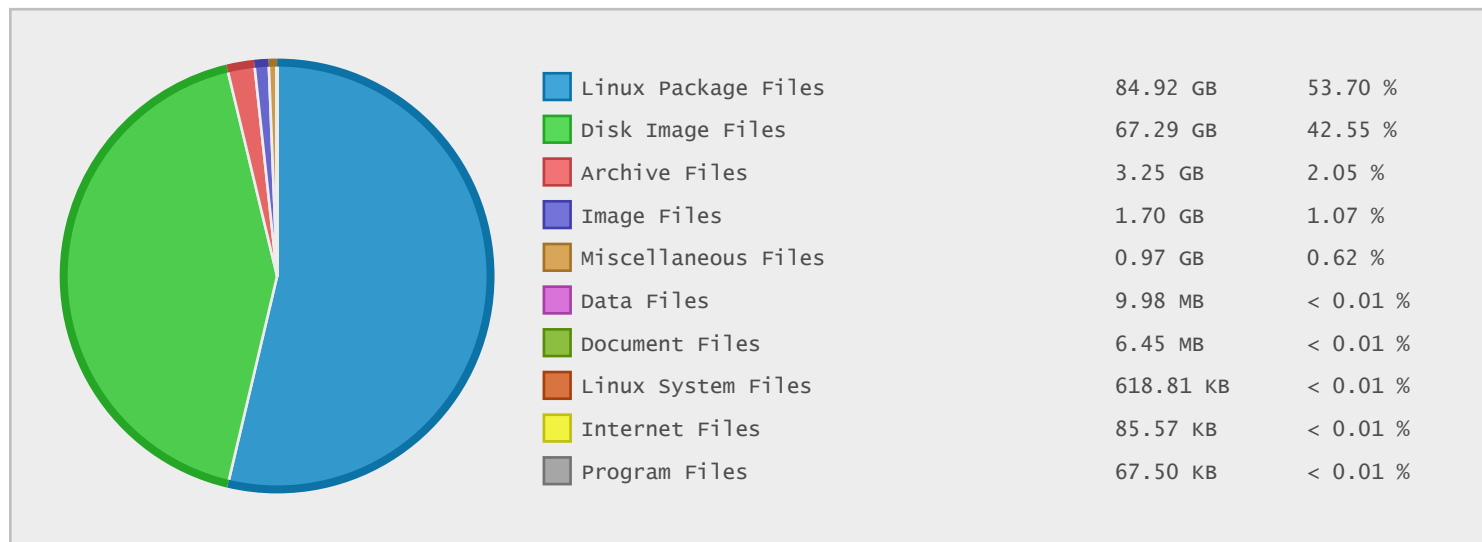

Waitsfield and Champlain Valley Telecom - FTP Site Statistics

Property	Value
FTP Server	mirrors.greenmountainaccess.net
Description	Waitsfield and Champlain Valley Telecom
Country	United States
Scan Date	03/Jan/2016
Total Dirs	1,001
Total Files	116,595
Total Data	158.15 GB

Top 20 Directories Sorted by Disk Space

Name	Dirs	Files	Data	Data (%)
/	1001	116595	158.15 GB	100.00 %
/centos	1000	116588	156.31 GB	98.83 %
/centos/6.7	139	25392	48.08 GB	30.40 %
/centos/5.11	67	8480	39.92 GB	25.24 %
/centos/7.1.1503	374	47516	39.71 GB	25.11 %
/centos/7.2.1511	374	34990	28.60 GB	18.08 %
/centos/5.11/isos	2	41	19.50 GB	12.33 %
/centos/6.7/isos	2	38	16.62 GB	10.51 %
/centos/7.2.1511/isos	1	19	15.02 GB	9.49 %
/centos/7.2.1511/isos/x86_64	0	19	15.02 GB	9.49 %
/centos/7.1.1503/isos	1	21	15.01 GB	9.49 %
/centos/7.1.1503/isos/x86_64	0	21	15.01 GB	9.49 %
/centos/6.7/updates	8	8055	14.26 GB	9.01 %
/centos/6.7/os	14	11608	10.91 GB	6.90 %
/centos/5.11/isos/x86_64	0	21	10.44 GB	6.60 %
/centos/5.11/os	14	6563	9.74 GB	6.16 %
/centos/5.11/updates	6	1094	9.28 GB	5.87 %
/centos/5.11/isos/i386	0	20	9.06 GB	5.73 %
/centos/6.7/isos/x86_64	0	19	8.78 GB	5.55 %
/centos/6.7/isos/i386	0	19	7.84 GB	4.96 %

Top 10 File Categories Sorted By Disk Space