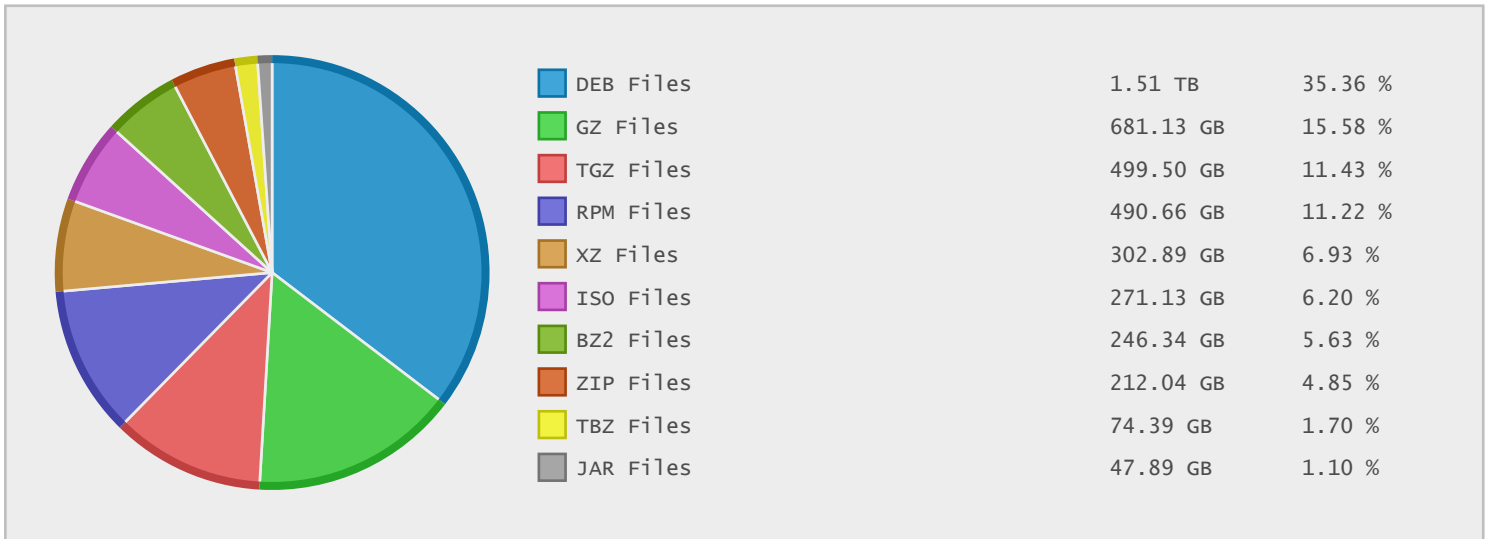

Top 10 File Extensions Sorted By Disk Space