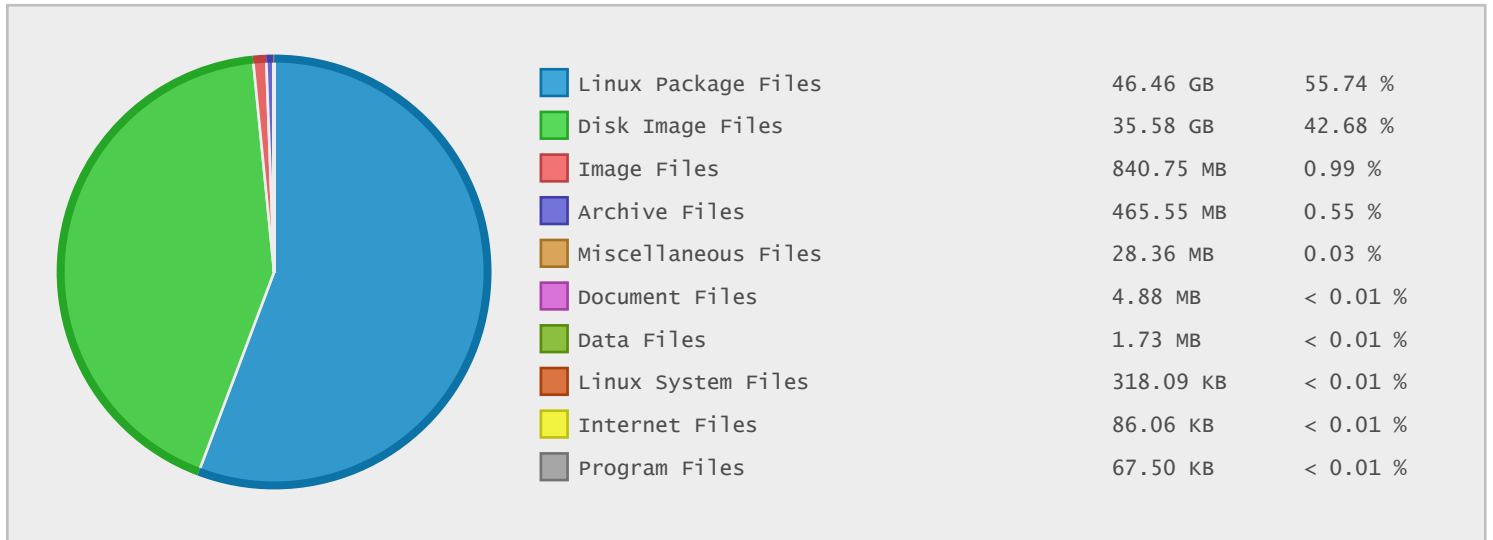

Loose Foot Computing - FTP Site Statistics

Property	Value
FTP Server	mirrors.loosefoot.com
Description	Loose Foot Computing
Country	Canada
Scan Date	24/May/2014
Total Dirs	195
Total Files	30,347
Total Data	83.35 GB

Top 20 Directories Sorted by Disk Space

Name	Dirs	Files	Data	Data (%)
/	195	30347	83.35 GB	100.00 %
/centos	194	30347	83.35 GB	100.00 %
/centos/6.5	86	21815	47.57 GB	57.08 %
/centos/5.10	67	8297	35.77 GB	42.92 %
/centos/5.10/isos	2	63	19.33 GB	23.19 %
/centos/6.5/isos	2	38	15.79 GB	18.94 %
/centos/6.5/updates	8	7107	13.03 GB	15.64 %
/centos/6.5/os	14	11234	10.35 GB	12.41 %
/centos/5.10/isos/x86_64	0	32	10.30 GB	12.36 %
/centos/5.10/os	14	6559	9.64 GB	11.56 %
/centos/5.10/isos/i386	0	31	9.03 GB	10.83 %
/centos/6.5/isos/x86_64	0	19	8.36 GB	10.03 %
/centos/6.5/isos/i386	0	19	7.43 GB	8.91 %
/centos/6.5/updates/x86_64	3	4083	7.11 GB	8.53 %
/centos/6.5/centosplus	8	1222	5.96 GB	7.15 %
/centos/6.5/updates/i386	3	3024	5.92 GB	7.11 %
/centos/6.5/os/x86_64	7	6402	5.59 GB	6.70 %
/centos/5.10/updates	6	925	5.57 GB	6.68 %
/centos/5.10/os/x86_64	6	3716	5.14 GB	6.16 %
/centos/6.5/os/x86_64/Packages	0	6367	5.09 GB	6.10 %

Top 10 File Categories Sorted By Disk Space