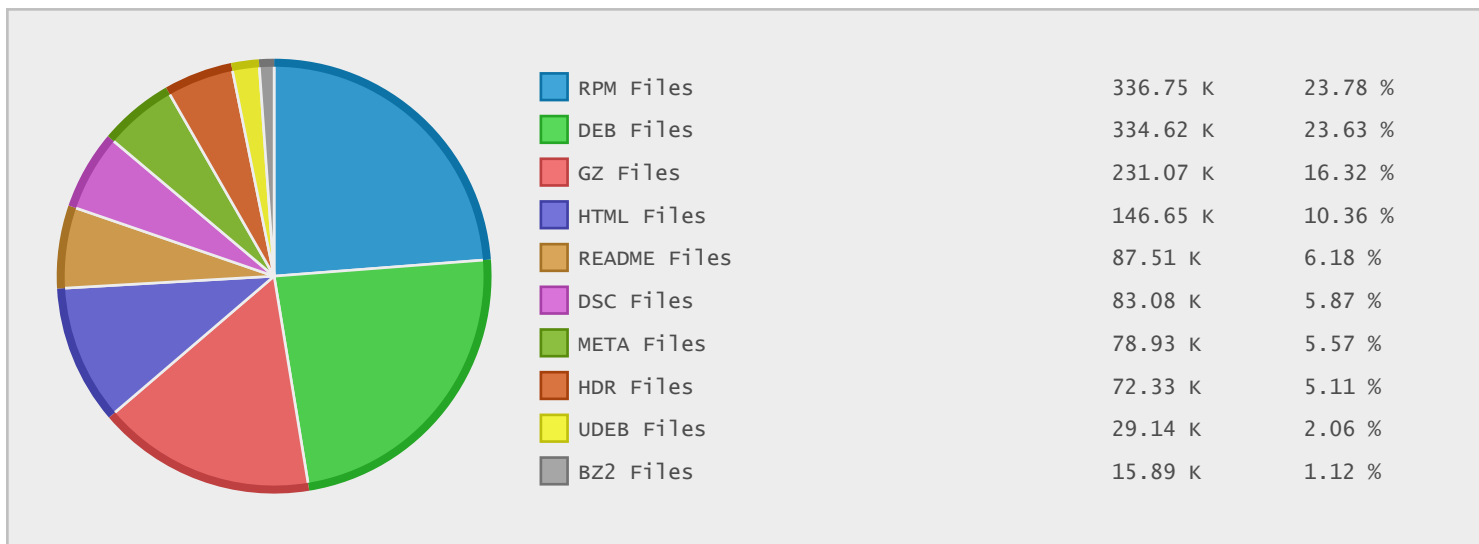

Top 10 File Extensions Sorted By Number of Files