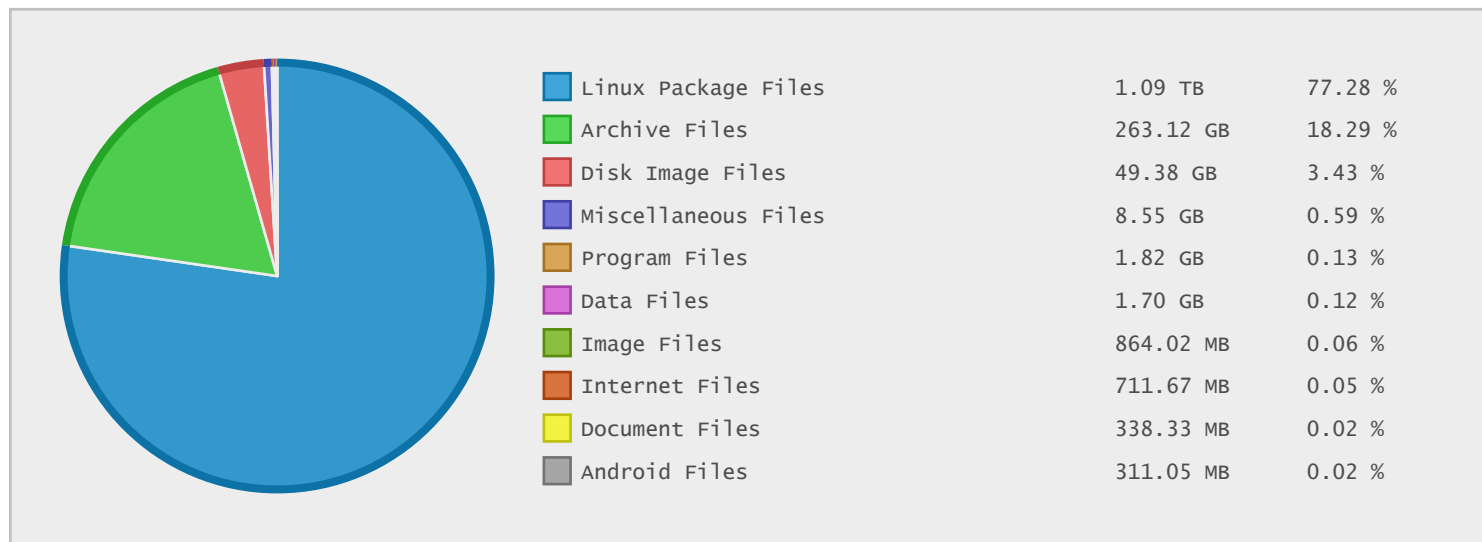

Neterra Communications - FTP Site Statistics

Property	Value
FTP Server	mirrors.neterra.net
Description	Neterra Communications
Country	Bulgaria
Scan Date	08/Jun/2014
Total Dirs	59,080
Total Files	1,480,622
Total Data	1.41 TB

Top 20 Directories Sorted by Disk Space

Name	Dirs	Files	Data	Data (%)
/	59080	1480622	1.41 TB	100.00 %
/ubuntu	42466	602591	767.27 GB	53.33 %
/ubuntu/pool	38707	580251	724.66 GB	50.37 %
/ubuntu/pool/universe	30488	384336	391.85 GB	27.24 %
/ubuntu/pool/main	6898	186312	288.48 GB	20.05 %
/rpmfusion	2421	152023	215.28 GB	14.96 %
/openvz	2017	12283	131.56 GB	9.14 %
/rpmfusion/nonfree	1212	51405	128.49 GB	8.93 %
/rpmfusion/nonfree/fedora	949	48397	122.70 GB	8.53 %
/epel	211	196696	114.60 GB	7.96 %
/openvz/kernel	1451	8556	93.63 GB	6.51 %
/openvz/kernel/branches	1450	8541	93.63 GB	6.51 %
/ubuntu/pool/main/l	1579	57119	90.12 GB	6.26 %
/rpmfusion/free	1207	100618	86.79 GB	6.03 %
/centos	194	31137	83.86 GB	5.83 %
/rpmfusion/free/fedora	948	92361	81.02 GB	5.63 %
/rpmfusion/nonfree/fedora/updates	588	33212	71.34 GB	4.96 %
/repoforge	197	187871	57.50 GB	4.00 %
/epel/6	28	77831	53.76 GB	3.74 %
/rpmfusion/free/fedora/updates	583	57167	50.26 GB	3.49 %

Top 10 File Categories Sorted By Disk Space