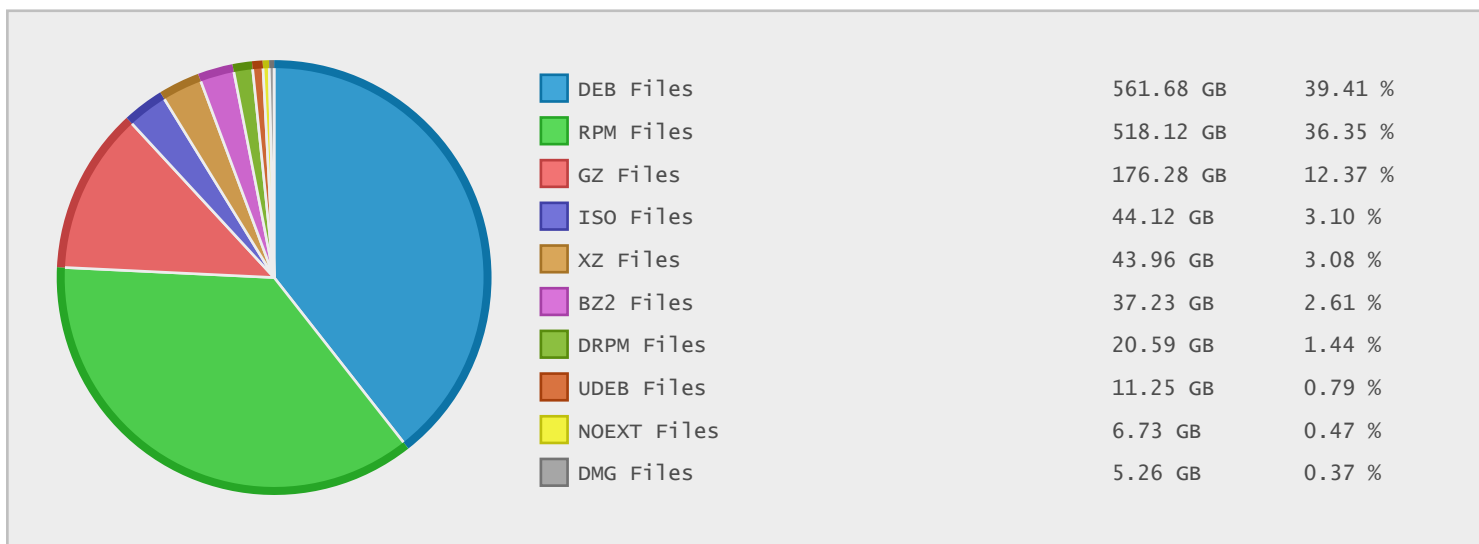

### Last 10 Years Modified Disk Space History

Total:	1432.16 GB
Average:	143.22 GB
Maximum:	416.27 GB
Minimum:	5.16 GB
From:	2005
To:	2014

### Last 10 Years Modified File Count History

Total:	1434688 ...
Average:	143469 Files
Maximum:	289857 Files
Minimum:	36978 Files
From:	2005
To:	2014

### Top 10 File Extensions Sorted By Disk Space