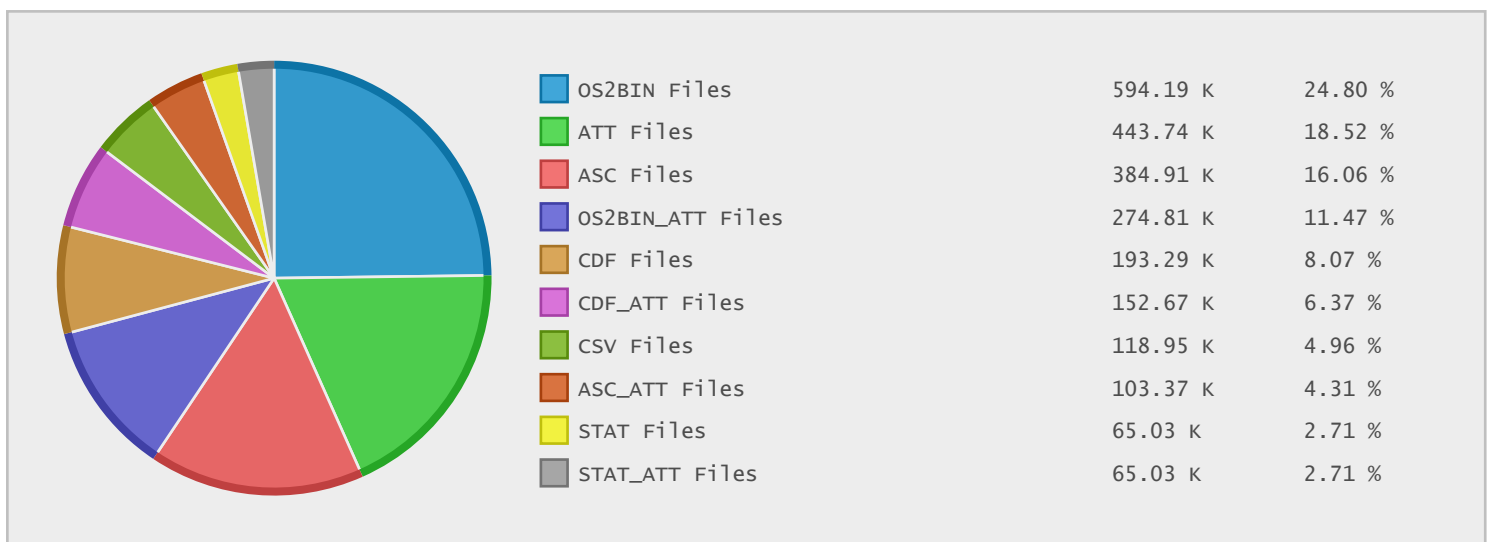

NASA Archive - FTP Site Statistics

Property	Value
FTP Server	nssdcftp.gsfc.nasa.gov
Description	NASA Archive
Country	United States
Scan Date	01/Feb/2015
Total Dirs	16,531
Total Files	2,986,967
Total Data	1.83 TB

Top 10 File Categories Sorted By Disk Space

Last 12 Months Modified Disk Space History

Last 10 Years Modified Disk Space History

Last 10 Years Modified File Count History

Top 10 File Extensions Sorted By Disk Space

Top 10 File Extensions Sorted By Number of Files

Top 10 File Categories Sorted by Disk Space

Category	Files	Data	Data (%)
Miscellaneous Files	2087457	669.32 GB	35.65 %
Document Files	203390	309.22 GB	16.47 %
Image Files	50283	273.92 GB	14.59 %
Text Files	384952	224.13 GB	11.94 %
Data Files	225337	204.53 GB	10.90 %
Archive Files	31324	195.07 GB	10.39 %
Backup Files	1820	427.13 MB	0.02 %
Internet Files	919	241.53 MB	0.01 %
Video Files	7	219.82 MB	0.01 %
Program Files	158	89.96 MB	< 0.01 %