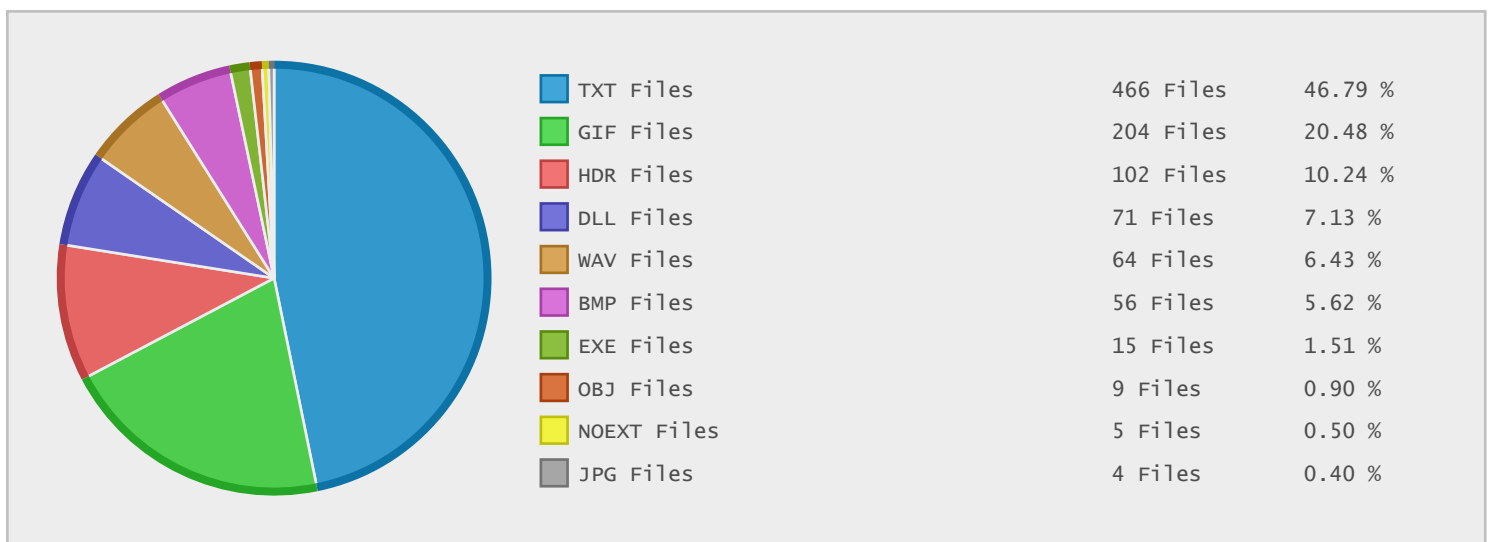

Top 10 File Categories Sorted By Disk Space

Last 12 Months Modified Disk Space History

Last 10 Years Modified Disk Space History

Last 10 Years Modified File Count History

Top 10 File Extensions Sorted By Disk Space

Top 10 File Extensions Sorted By Number of Files

Top 10 File Categories Sorted by Disk Space

Category	Files	Data	Data (%)
Music Files	64	42.59 MB	50.98 %
Program Files	86	22.70 MB	27.17 %
Image Files	266	13.69 MB	16.39 %
Backup Files	2	2.14 MB	2.56 %
Development Files	1	960.05 KB	1.12 %
Document Files	466	481.77 KB	0.56 %
Help Files	2	448.10 KB	0.52 %
Miscellaneous Files	13	445.39 KB	0.52 %
Data Files	114	145.45 KB	0.17 %