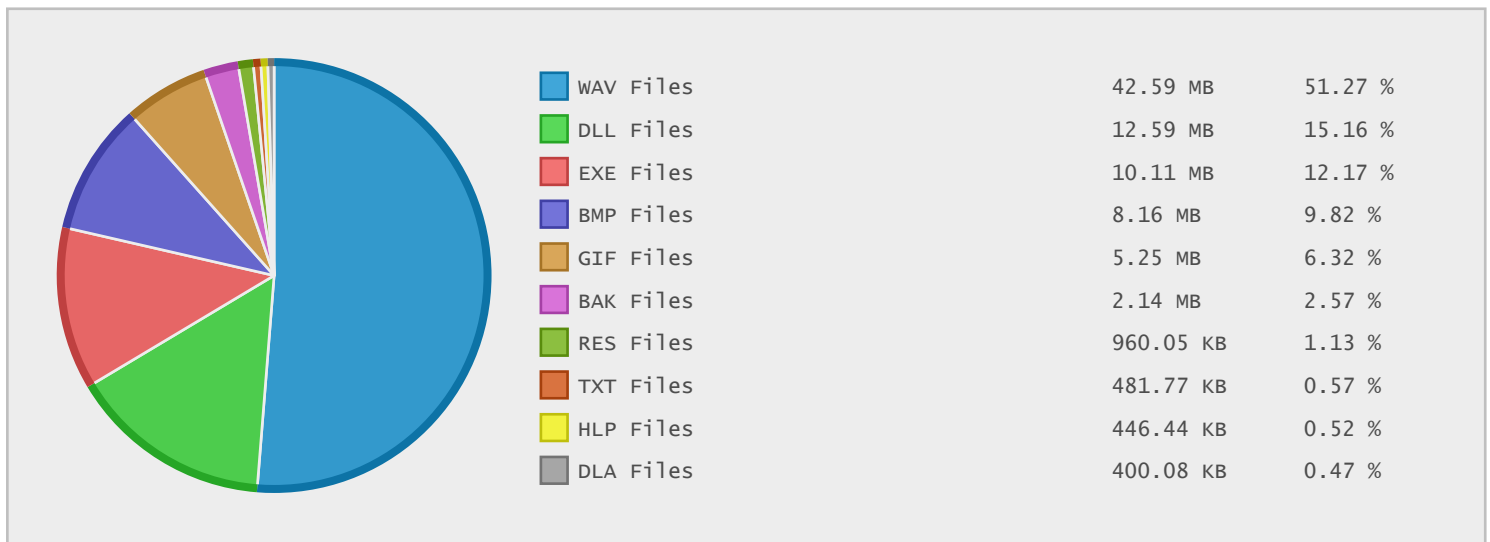

Top 10 File Categories Sorted By Disk Space

Last 12 Months Modified Disk Space History

Last 10 Years Modified Disk Space History

Last 10 Years Modified File Count History

Top 10 File Extensions Sorted By Disk Space

Top 10 File Extensions Sorted By Number of Files

Top 10 File Categories Sorted by Disk Space

Category	Files	Data	Data (%)
Music Files	64	42.59 MB	50.98 %
Program Files	86	22.70 MB	27.17 %
Image Files	266	13.69 MB	16.39 %
Backup Files	2	2.14 MB	2.56 %
Development Files	1	960.05 KB	1.12 %
Document Files	466	481.77 KB	0.56 %
Help Files	2	448.10 KB	0.52 %
Miscellaneous Files	13	445.39 KB	0.52 %
Data Files	114	145.45 KB	0.17 %