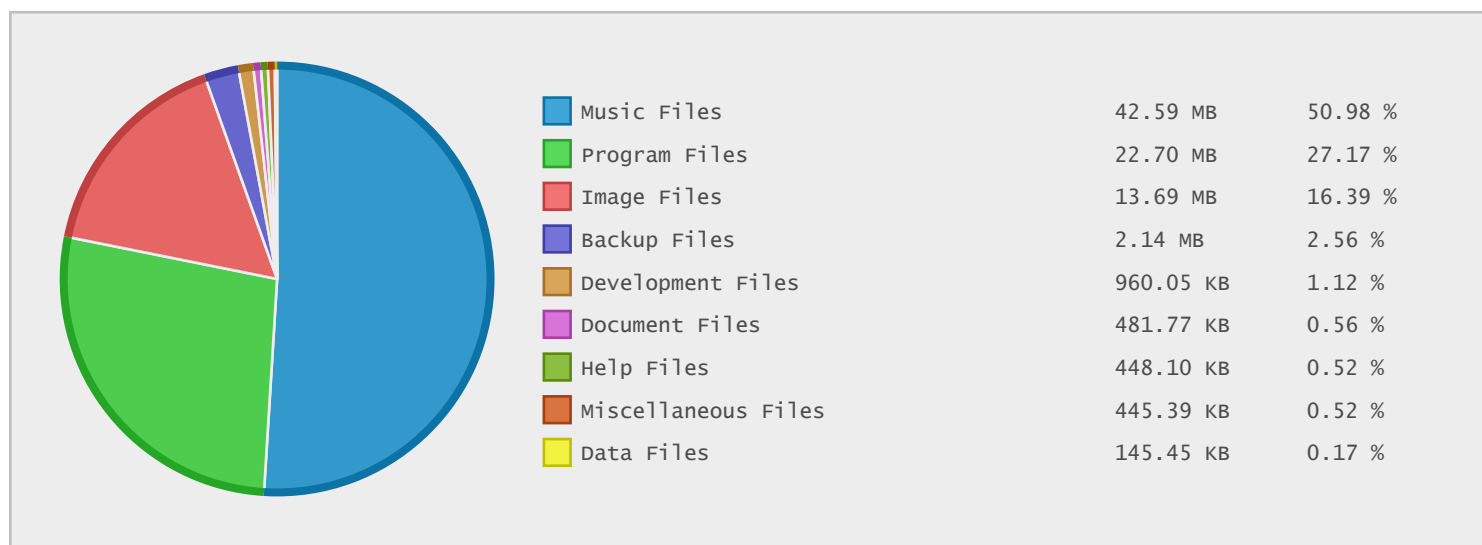

Property	Value
FTP Server	physionet.ph.biu.ac.il
Description	Bar-Ilan University
Country	Israel
Scan Date	27/Jan/2015
Total Dirs	137
Total Files	1,014
Total Data	83.54 MB

Top 20 Directories Sorted by Disk Space

Name	Dirs	Files	Data	Data (%)
/	137	1014	83.54 MB	100.00 %
/pub	136	1014	83.54 MB	100.00 %
/pub/ftpuser1	134	1013	78.28 MB	93.70 %
/pub/ftpuser1/Fractals shapes	60	457	30.99 MB	37.10 %
/pub/ftpuser1/Fractal	60	452	30.43 MB	36.43 %
/pub/ftpuser1/Fractal/prog_files	58	448	29.06 MB	34.79 %
/pub/ftpuser1/Fractals shapes/prog_files	58	448	29.06 MB	34.79 %
/pub/ftpuser1/Fractal/prog_files/FractEng	56	426	24.72 MB	29.59 %
/pub/ftpuser1/Fractals shapes/prog_fil...	56	426	24.72 MB	29.59 %
/pub/ftpuser1/Fractal/prog_files/Fract...	54	425	24.72 MB	29.59 %
/pub/ftpuser1/Fractals shapes/prog_fil...	54	425	24.72 MB	29.59 %
/pub/ftpuser1/Fractal/prog_files/Fract...	17	147	12.32 MB	14.74 %
/pub/ftpuser1/Fractals shapes/prog_fil...	17	147	12.32 MB	14.74 %
/pub/ftpuser1/Fractal/prog_files/Fract...	16	133	10.63 MB	12.72 %
/pub/ftpuser1/Fractals shapes/prog_fil...	16	133	10.63 MB	12.72 %
/pub/ftpuser1/Probability	2	20	7.97 MB	9.54 %
/pub/ftpuser1/Probability/prog_files	0	16	6.60 MB	7.90 %
/pub/SSH	0	1	5.26 MB	6.30 %
/pub/ftpuser1/CoastLine	3	34	4.58 MB	5.49 %
/pub/ftpuser1/Fractal/prog_files/BinHeb	0	20	4.31 MB	5.16 %

Top 10 File Categories Sorted By Disk Space