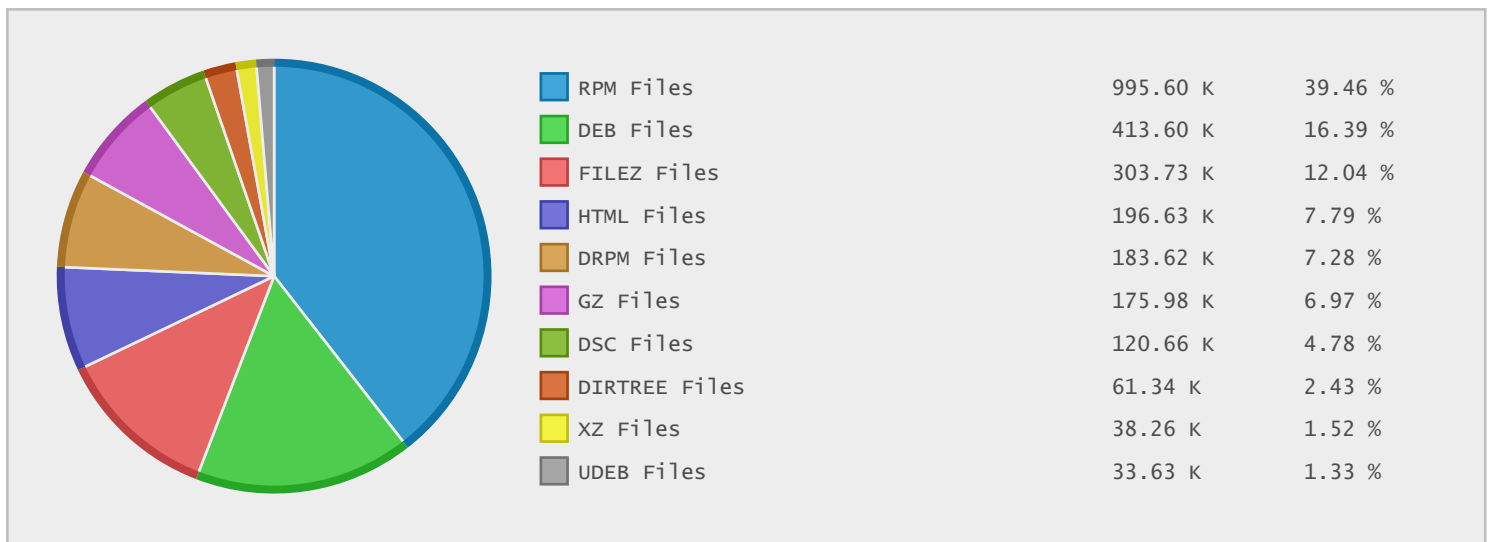

Top 10 File Categories Sorted By Disk Space

Last 12 Months Modified Disk Space History

Last 10 Years Modified Disk Space History

Last 10 Years Modified File Count History

Top 10 File Extensions Sorted By Disk Space

Top 10 File Extensions Sorted By Number of Files

Top 10 File Categories Sorted by Disk Space

Category	Files	Data	Data (%)
Linux Package Files	1626549	2.31 TB	73.23 %
Disk Image Files	667	406.56 GB	12.60 %
Archive Files	228489	395.28 GB	12.25 %
Miscellaneous Files	376555	35.10 GB	1.09 %
Image Files	726	12.43 GB	0.39 %
Video Files	68	8.15 GB	0.25 %
Data Files	147041	1.68 GB	0.05 %
Internet Files	196804	1.42 GB	0.04 %
Program Files	133	1.02 GB	0.03 %
Document Files	3944	898.13 MB	0.03 %