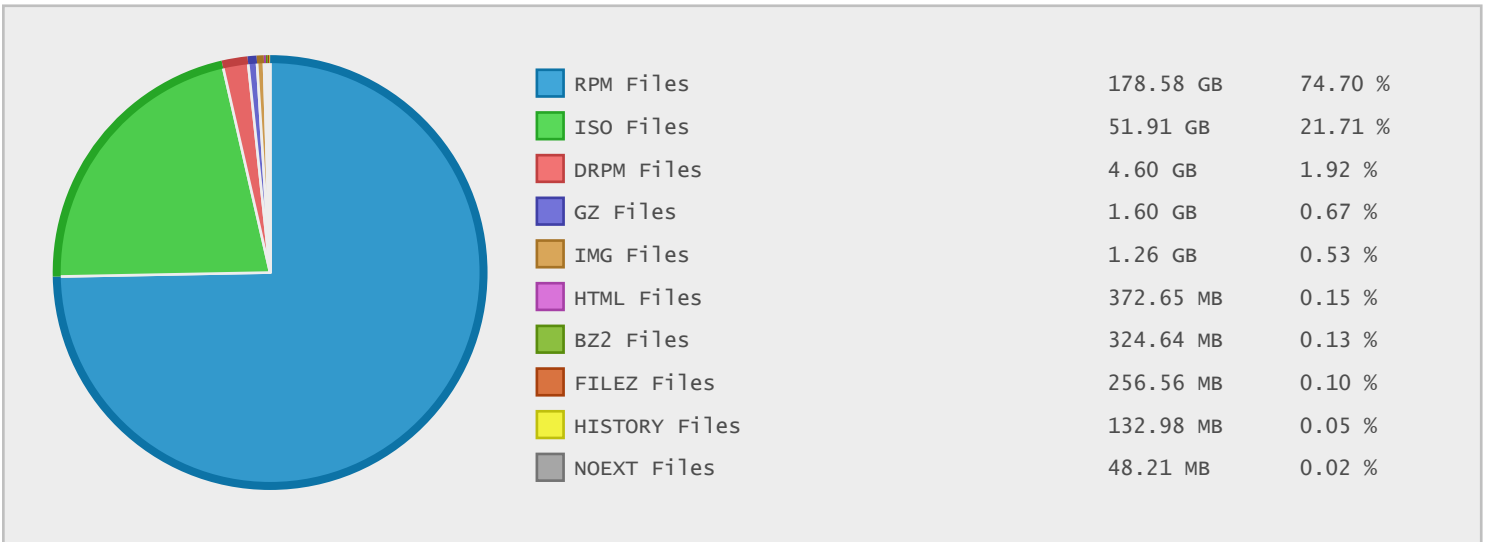

Top 10 File Categories Sorted By Disk Space

Last 12 Months Modified Disk Space History

Last 10 Years Modified Disk Space History

Last 10 Years Modified File Count History

Top 10 File Extensions Sorted By Disk Space