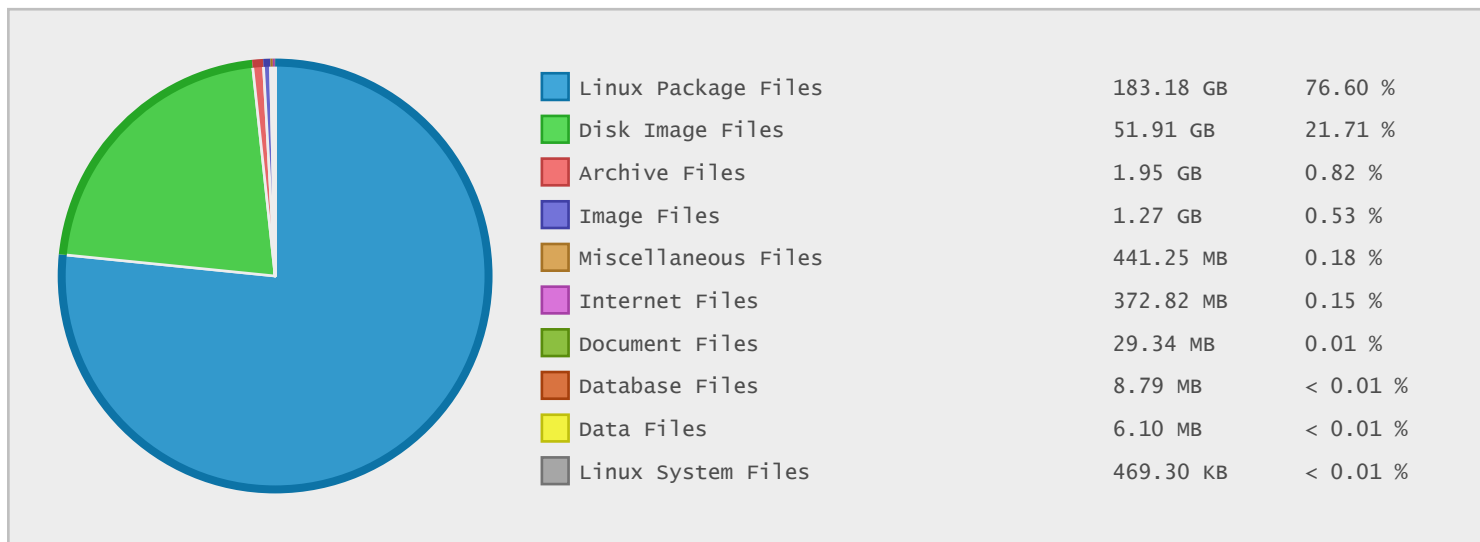

Bogazici University - FTP Site Statistics

Property	Value
FTP Server	repo.boun.edu.tr
Description	Bogazici University
Country	Turkey
Scan Date	28/Aug/2015
Total Dirs	913
Total Files	245,786
Total Data	239.15 GB

Top 20 Directories Sorted by Disk Space

Name	Dirs	Files	Data	Data (%)
/	913	245786	239.15 GB	100.00 %
/epel	426	192660	135.31 GB	56.58 %
/centos	462	50923	102.46 GB	42.84 %
/epel/6	28	82588	58.37 GB	24.41 %
/centos/5.11	67	8276	38.04 GB	15.91 %
/epel/7	160	49597	36.12 GB	15.10 %
/centos/6.7	95	16565	35.34 GB	14.78 %
/centos/7.1.1503	267	25886	29.08 GB	12.16 %
/epel/5	28	49486	25.61 GB	10.71 %
/centos/5.11/isos	2	41	19.50 GB	8.15 %
/epel/6/x86_64	7	25940	18.14 GB	7.58 %
/epel/6/i386	7	23760	16.70 GB	6.98 %
/centos/6.7/isos	2	38	16.62 GB	6.95 %
/epel/testing	206	10979	15.20 GB	6.35 %
/epel/7/x86_64	63	20965	15.19 GB	6.35 %
/centos/7.1.1503/isos	1	21	15.01 GB	6.27 %
/centos/7.1.1503/isos/x86_64	0	21	15.01 GB	6.27 %
/epel/6/ppc64	7	21320	13.78 GB	5.76 %
/epel/7/ppc64	63	19305	13.50 GB	5.65 %
/centos/6.7/os	14	11608	10.91 GB	4.56 %

Top 10 File Categories Sorted By Disk Space