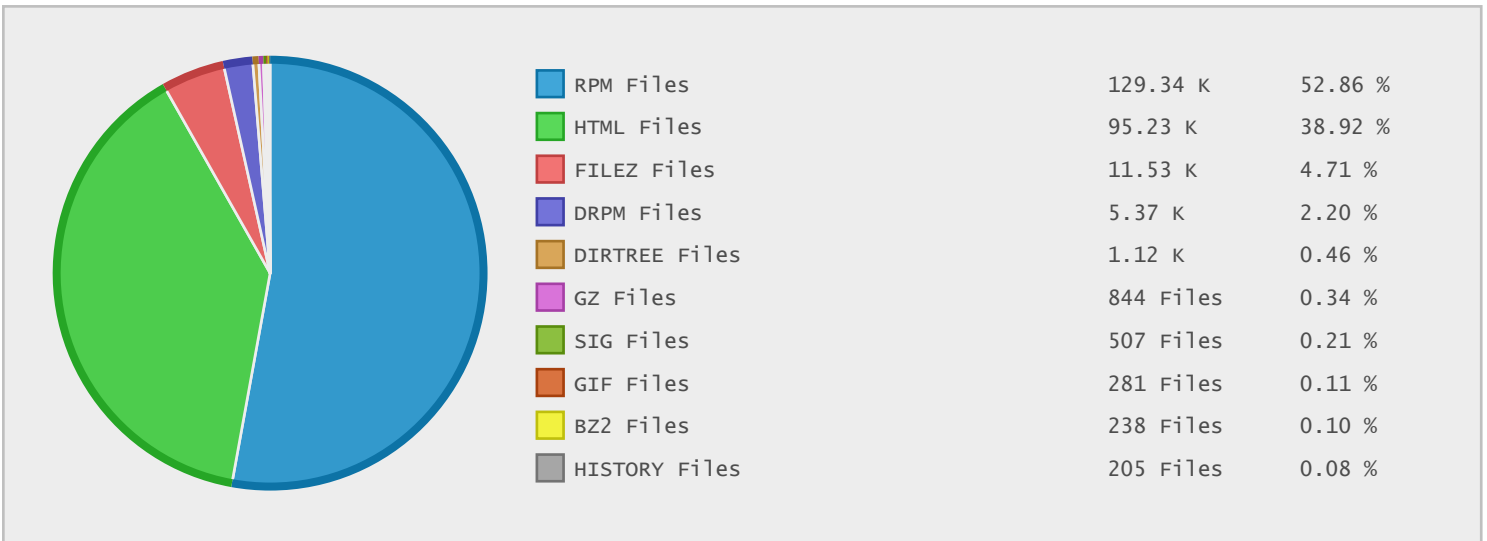

Top 10 File Categories Sorted By Disk Space

Last 12 Months Modified Disk Space History

Last 10 Years Modified Disk Space History

Last 10 Years Modified File Count History

Top 10 File Extensions Sorted By Disk Space

Top 10 File Extensions Sorted By Number of Files

Top 10 File Categories Sorted by Disk Space

Category	Files	Data	Data (%)
Linux Package Files	134711	183.18 GB	76.60 %
Disk Image Files	47	51.91 GB	21.71 %
Archive Files	1116	1.95 GB	0.82 %
Image Files	385	1.27 GB	0.53 %
Miscellaneous Files	13242	441.25 MB	0.18 %
Internet Files	95288	372.82 MB	0.15 %
Document Files	199	29.34 MB	0.01 %
Database Files	38	8.79 MB	< 0.01 %
Data Files	570	6.10 MB	< 0.01 %
Linux System Files	3	469.30 KB	< 0.01 %