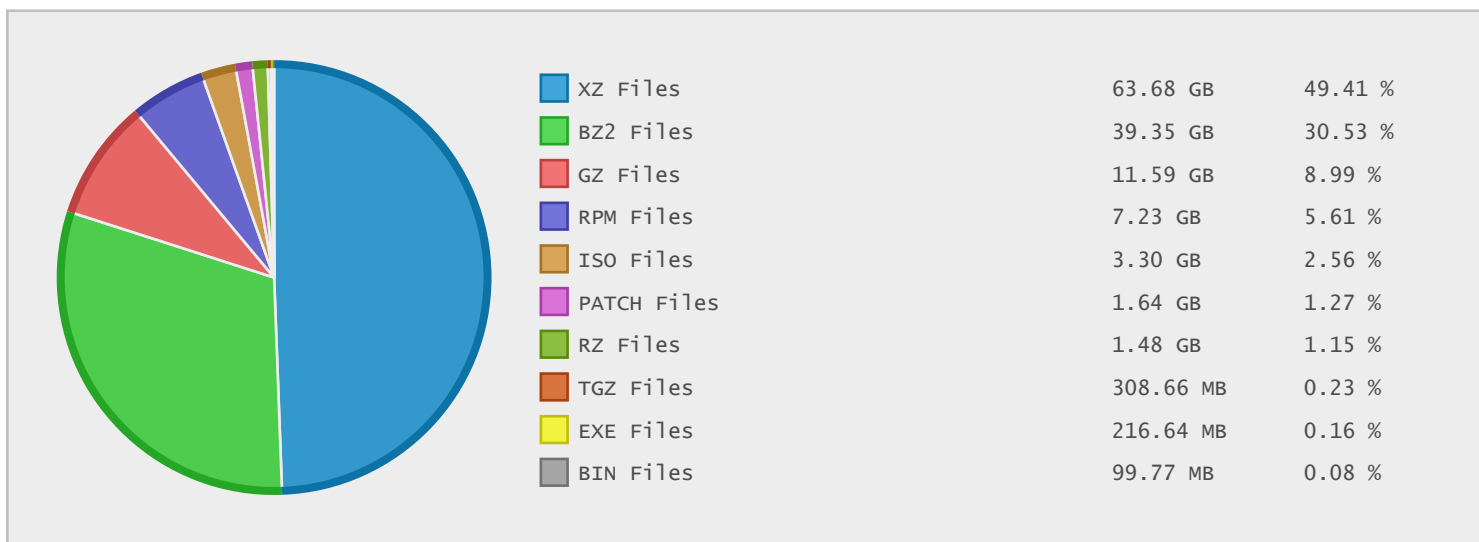

RedHat Linux Source Archive - FTP Site Statistics

Property	Value
FTP Server	sources.redhat.com
Description	RedHat Linux Source Archive
Country	United States
Scan Date	18/Feb/2015
Total Dirs	22,932
Total Files	114,798
Total Data	129.16 GB

Top 10 File Categories Sorted By Disk Space

Last 12 Months Modified Disk Space History

Last 10 Years Modified Disk Space History

Total:	120.79 GB
Average:	12.08 GB
Maximum:	54.81 GB
Minimum:	1.08 GB
From:	2006
To:	2015

Last 10 Years Modified File Count History

Total:	106789 Files
Average:	10679 Files
Maximum:	57746 Files
Minimum:	763 Files
From:	2006
To:	2015

Top 10 File Extensions Sorted By Disk Space

Top 10 File Extensions Sorted By Number of Files