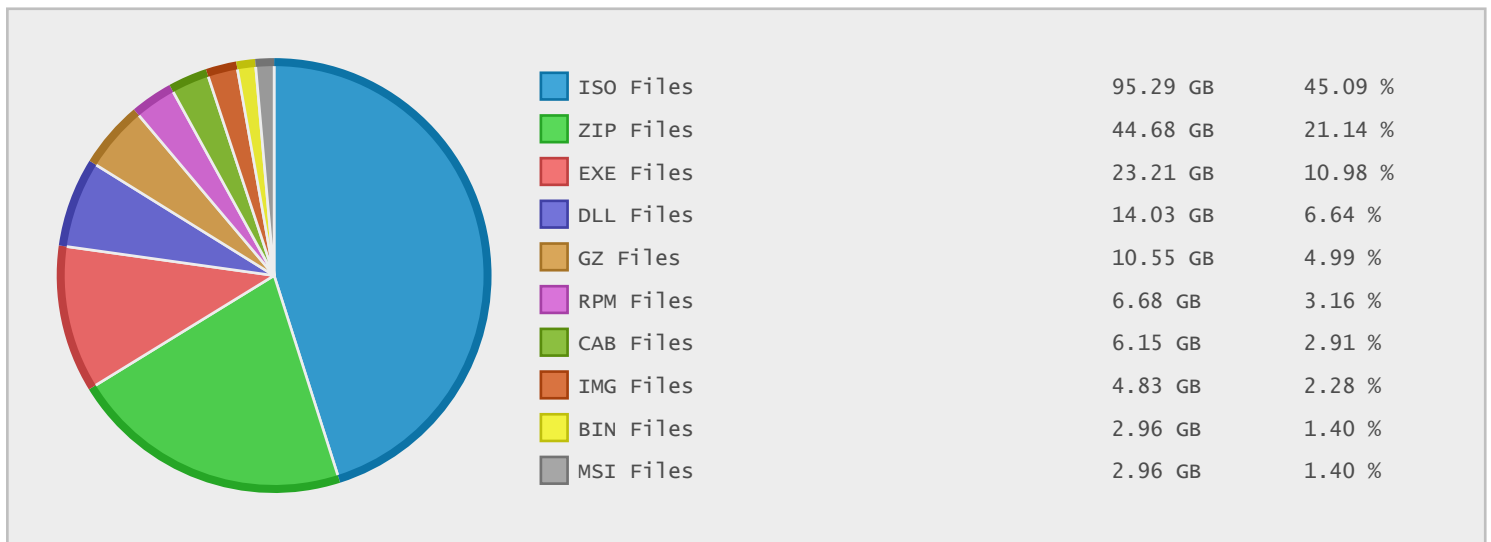

Top 10 File Extensions Sorted By Disk Space