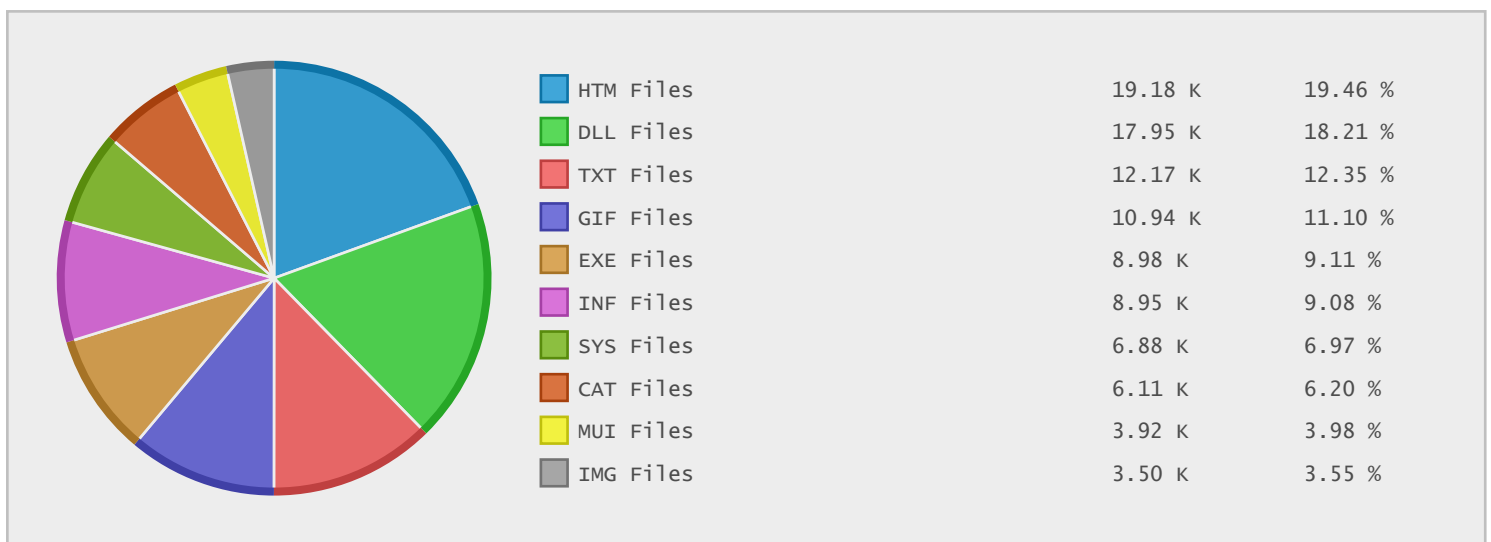

Top 10 File Extensions Sorted By Number of Files