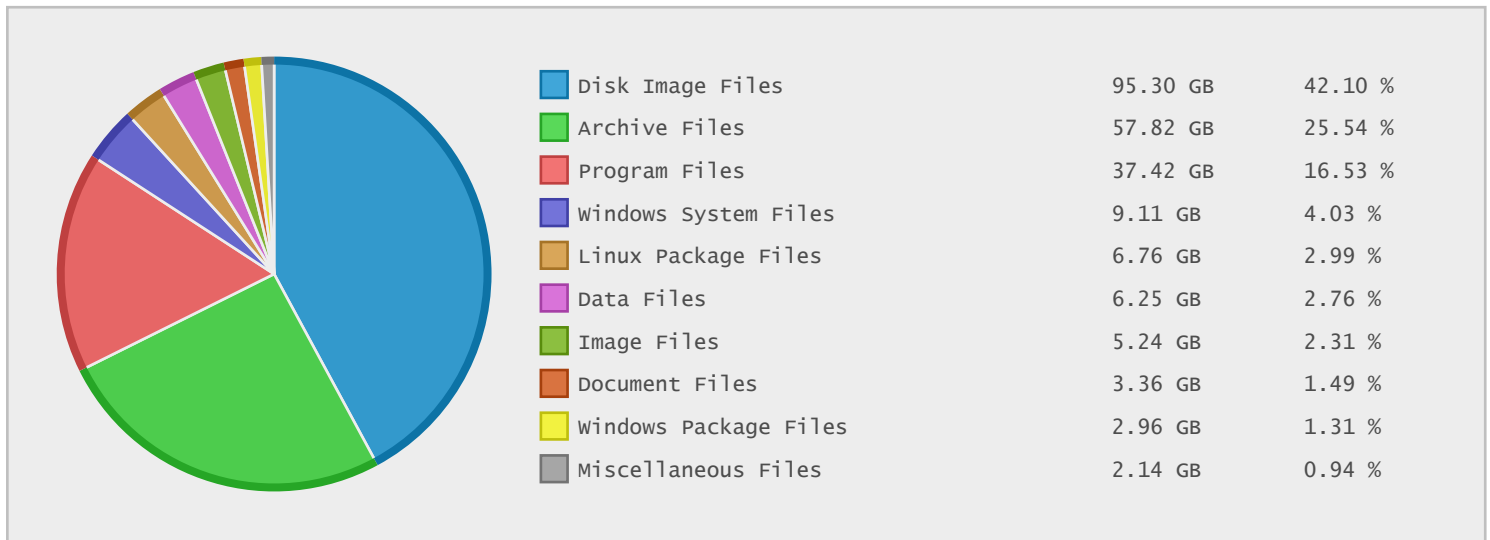

SuperMicro Downloads Archive - FTP Site Statistics

Property	Value
FTP Server	supermicro.com
Description	SuperMicro Downloads Archive
Country	United States
Scan Date	02/Feb/2015
Total Dirs	26,987
Total Files	156,245
Total Data	227.62 GB

Top 20 Directories Sorted by Disk Space

Name	Dirs	Files	Data	Data (%)
/	26987	156245	227.62 GB	100.00 %
/CDR_Images	18	78	103.59 GB	45.51 %
/driver	2637	11781	39.36 GB	17.29 %
/CDR_Images/CDR-X9	0	5	16.88 GB	7.41 %
/CDR_Images/CDR-X10	0	4	14.00 GB	6.15 %
/driver/SAS	543	2929	11.77 GB	5.17 %
/CDR_Images/CDR-X10-UP	0	3	10.90 GB	4.79 %
/driver/SAS/LSI	445	2308	10.39 GB	4.56 %
/CDR_Images/CDR-X9-UP	0	3	10.19 GB	4.48 %
/CDR_Images/CDR-C7	0	2	8.25 GB	3.63 %
/CDR_Images/CDR-B9	0	2	5.09 GB	2.24 %
/driver/InfiniBand	81	143	4.37 GB	1.92 %
/driver/VGA	177	1175	4.34 GB	1.91 %
/CDR_Images/CDR-APLUS2	0	3	4.30 GB	1.89 %
/CDR-X10-UP_1.10_for_Intel_X10_UP_platform	945	5188	4.28 GB	1.88 %
/CDR-X9-UP_1.23_for_Intel_X9_UP_platform	1407	7983	4.27 GB	1.88 %
/CDR-X10-UP_1.11_for_Intel_X10_UP_platform	1023	5026	4.16 GB	1.83 %
/CDR-C7_V1.21_for_Intel_C7_platform	1240	5163	4.14 GB	1.82 %
/driver/Broadcom	628	2499	4.12 GB	1.81 %
/driver/VGA/Intel	148	1115	4.02 GB	1.77 %

Top 10 File Categories Sorted By Disk Space