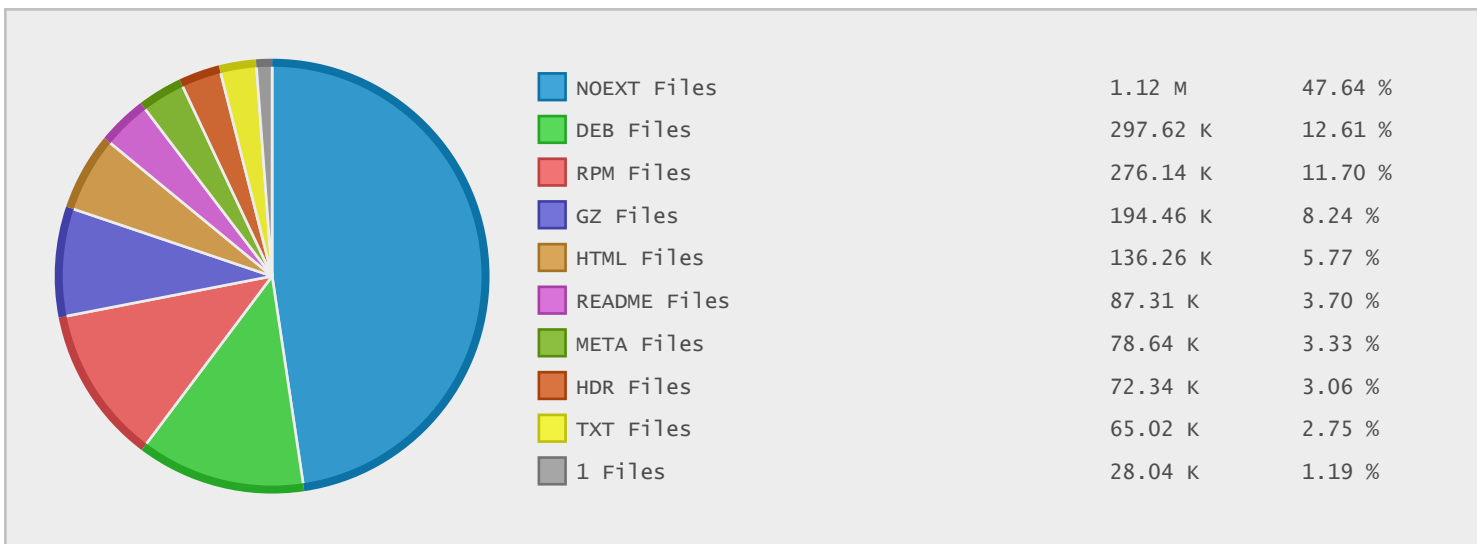

Top 10 File Extensions Sorted By Number of Files