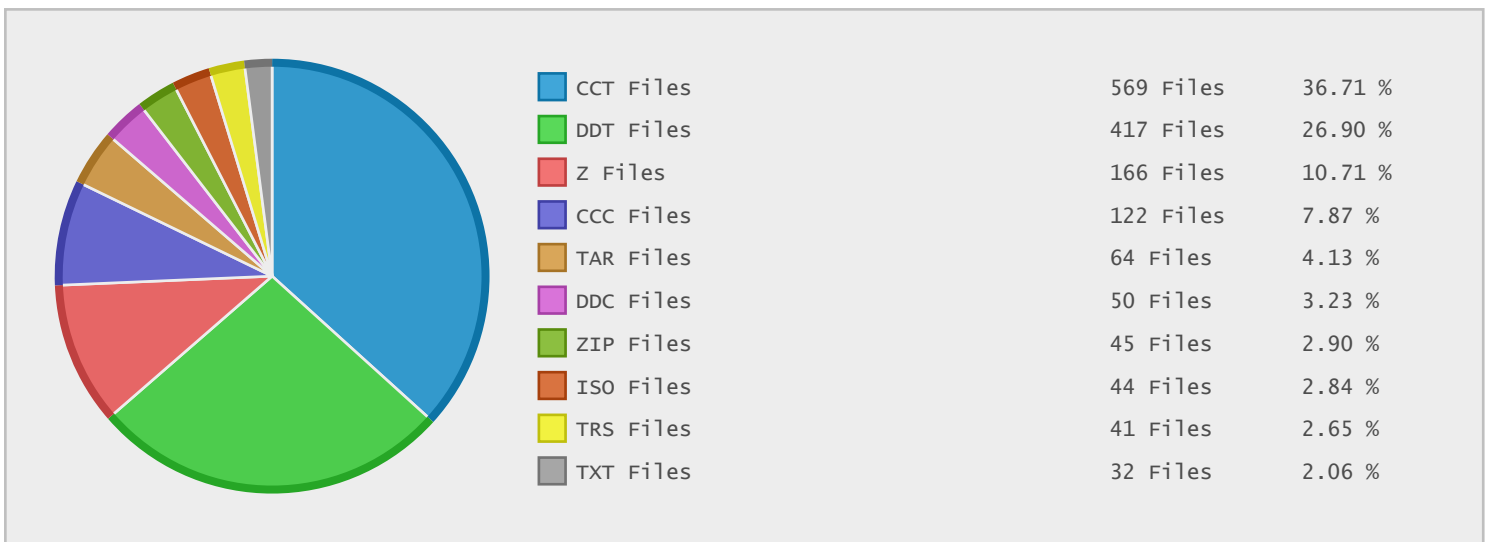

Top 10 File Categories Sorted By Disk Space

Last 12 Months Modified Disk Space History

Last 10 Years Modified Disk Space History

Last 10 Years Modified File Count History

Top 10 File Extensions Sorted By Disk Space

Top 10 File Extensions Sorted By Number of Files

Top 10 File Categories Sorted by Disk Space

Category	Files	Data	Data (%)
Disk Image Files	46	134.78 GB	47.89 %
Archive Files	304	72.80 GB	25.87 %
Miscellaneous Files	733	55.86 GB	19.85 %
Data Files	648	14.92 GB	5.30 %
Development Files	25	1.31 GB	0.47 %
Program Files	9	1.13 GB	0.40 %
Document Files	49	445.79 MB	0.15 %
Linux Package Files	4	112.04 MB	0.04 %
Video Files	2	32.88 MB	0.01 %
Internet Files	10	31.22 MB	0.01 %