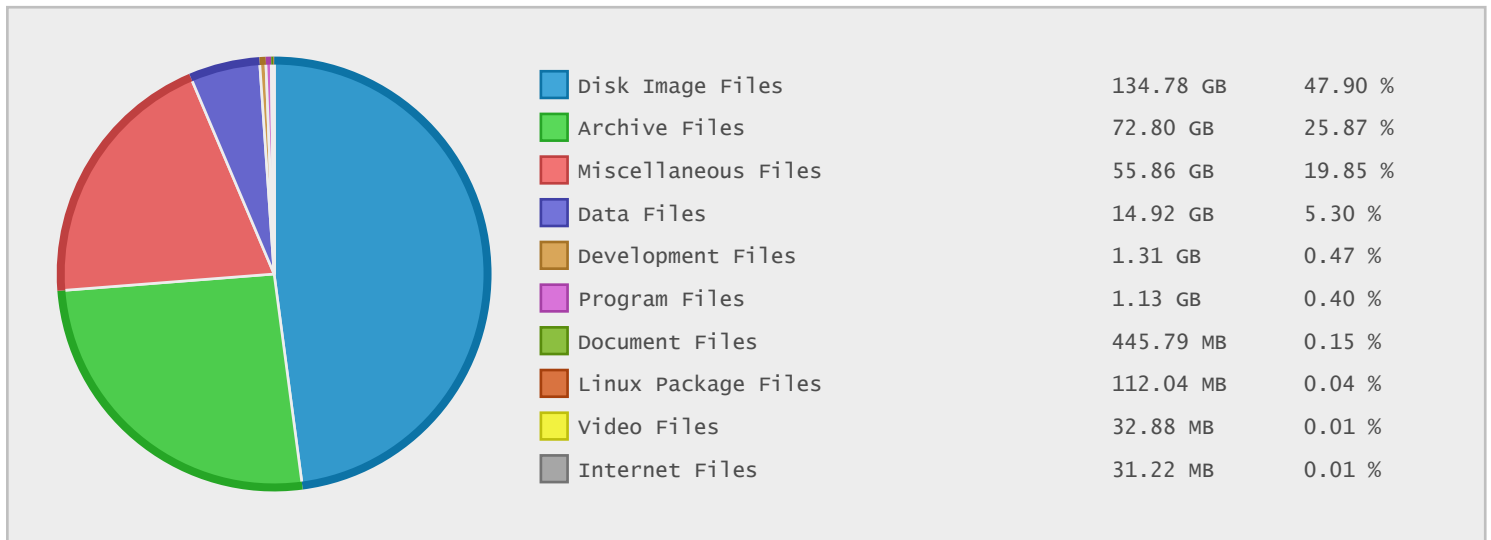

IBM Software Archive - FTP Site Statistics

Property	Value
FTP Server	testcase.boulder.ibm.com
Description	IBM Software Archive
Country	United States
Scan Date	18/Feb/2015
Total Dirs	577
Total Files	1,835
Total Data	281.42 GB

Top 20 Directories Sorted by Disk Space

Name	Dirs	Files	Data	Data (%)
/	577	1835	281.42 GB	100.00 %
/fromibm	29	547	138.96 GB	49.38 %
/eserver	8	46	96.19 GB	34.18 %
/eserver/fromibm	3	46	96.19 GB	34.18 %
/eserver/fromibm/xseries	0	40	96.15 GB	34.17 %
/fromibm/aix	1	292	47.55 GB	16.90 %
/software	276	1208	45.72 GB	16.24 %
/software/fromibm	228	1208	45.72 GB	16.24 %
/fromibm/os400	0	22	43.82 GB	15.57 %
/software/fromibm/retail2w	1	15	32.32 GB	11.49 %
/software/fromibm/retail2w/BigFiles	0	10	32.23 GB	11.45 %
/fromibm/im	3	124	31.99 GB	11.37 %
/fromibm/hw	2	24	10.10 GB	3.59 %
/software/fromibm/retail	10	1167	6.78 GB	2.41 %
/software/fromibm/retail/BigFiles	0	3	6.73 GB	2.39 %
/software/fromibm/Netezza	3	14	5.44 GB	1.93 %
/fromibm/lotus	0	1	4.14 GB	1.47 %
/fromibm/hw/SONAS_1.5.1.2	0	2	3.87 GB	1.37 %
/software/fromibm/Netezza/Upgrade	0	4	1.51 GB	0.54 %
/software/fromibm/Netezza/v7.1.0.3-P2-IF1	0	3	1.43 GB	0.51 %

Top 10 File Categories Sorted By Disk Space