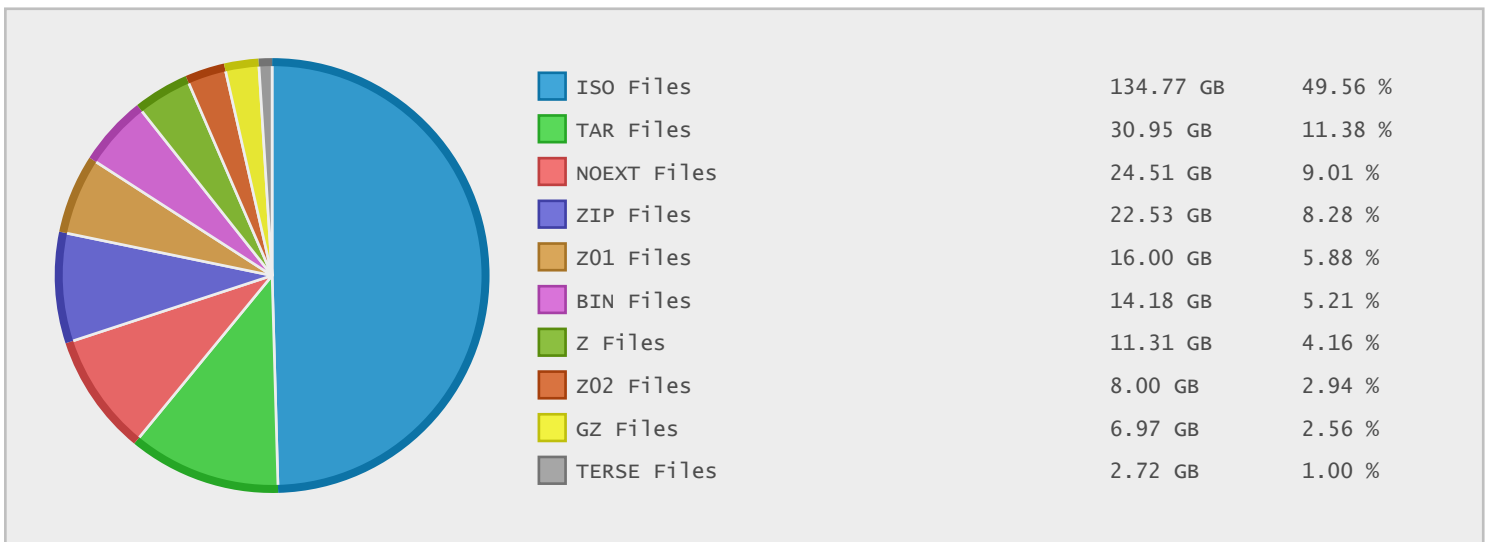

Top 10 File Categories Sorted By Disk Space

Last 12 Months Modified Disk Space History

Last 10 Years Modified Disk Space History

Last 10 Years Modified File Count History

Top 10 File Extensions Sorted By Disk Space

Top 10 File Extensions Sorted By Number of Files

Top 10 File Categories Sorted by Disk Space

Category	Files	Data	Data (%)
Disk Image Files	46	134.78 GB	47.89 %
Archive Files	304	72.80 GB	25.87 %
Miscellaneous Files	733	55.86 GB	19.85 %
Data Files	648	14.92 GB	5.30 %
Development Files	25	1.31 GB	0.47 %
Program Files	9	1.13 GB	0.40 %
Document Files	49	445.79 MB	0.15 %
Linux Package Files	4	112.04 MB	0.04 %
Video Files	2	32.88 MB	0.01 %
Internet Files	10	31.22 MB	0.01 %