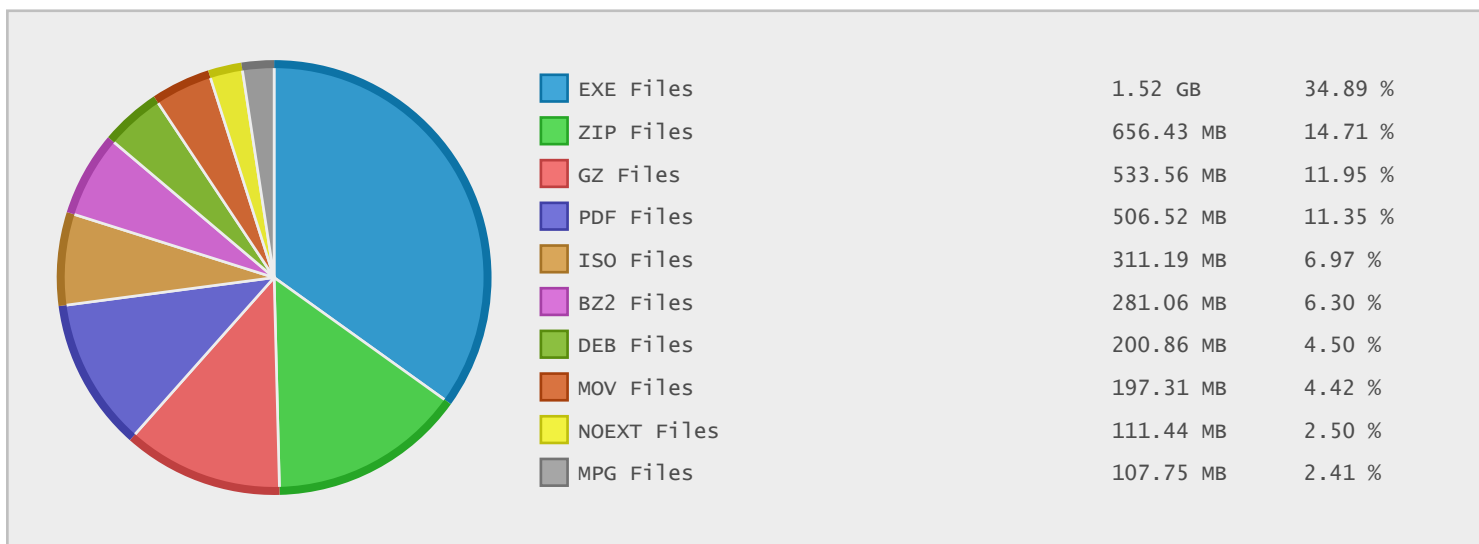

Veltlinerland Software Archive - FTP Site Statistics

Property	Value
FTP Server	veltlinerland.at
Description	Veltlinerland Software Archive
Country	Austria
Scan Date	05/Sep/2015
Total Dirs	1,778
Total Files	12,074
Total Data	5.11 GB

Top 20 Directories Sorted by Disk Space

Name	Dirs	Files	Data	Data (%)
/	1778	12074	5.11 GB	100.00 %
/linux	451	6797	1.44 GB	28.15 %
/compaq	113	1009	934.86 MB	17.88 %
/linux/mirrors	229	1806	660.91 MB	12.64 %
/motherboards	790	3480	623.37 MB	11.92 %
/linux/kernel	162	4933	615.54 MB	11.77 %
/linux/mirrors/corellinux	47	466	590.00 MB	11.28 %
/microsoft	54	49	586.97 MB	11.23 %
/microsoft/service_packs	29	24	525.57 MB	10.05 %
/linux/kernel/people	142	3835	453.30 MB	8.67 %
/funstuff	12	230	428.57 MB	8.20 %
/compaq/events	12	176	403.09 MB	7.71 %
/funstuff/videos	0	208	315.52 MB	6.03 %
/treiber	165	314	315.30 MB	6.03 %
/linux/mirrors/corellinux/iso	0	1	311.19 MB	5.95 %
/linux/kernel/people/davem	0	182	300.82 MB	5.75 %
/internet	64	55	273.46 MB	5.23 %
/compaq/la	10	170	227.60 MB	4.35 %
/motherboards/840_820_810_cdr005_r30	465	1950	225.59 MB	4.31 %
/internet/browser	14	9	223.49 MB	4.27 %

Top 10 File Categories Sorted By Disk Space

Last 12 Months Modified Disk Space History

Last 10 Years Modified Disk Space History

Total:	0.31 GB
Average:	0.03 GB
Maximum:	0.16 GB
Minimum:	0.00 GB
From:	2006
To:	2015

Last 10 Years Modified File Count History

Total:	25 Files
Average:	3 Files
Maximum:	11 Files
Minimum:	0 Files
From:	2006
To:	2015

Top 10 File Extensions Sorted By Disk Space

Top 10 File Extensions Sorted By Number of Files