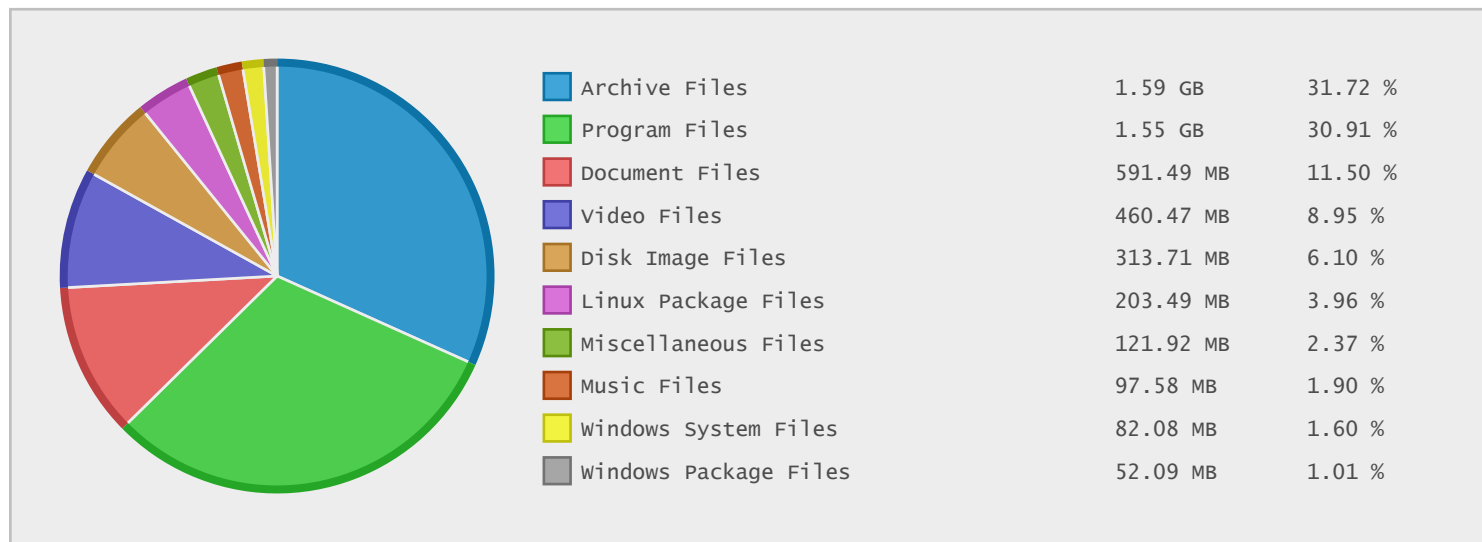

Veltlinerland Software Archive - FTP Site Statistics

Property	Value
FTP Server	veltlinerland.at
Description	Veltlinerland Software Archive
Country	Austria
Scan Date	05/Sep/2015
Total Dirs	1,778
Total Files	12,074
Total Data	5.11 GB

Top 20 Directories Sorted by Disk Space

Name	Dirs	Files	Data	Data (%)
/	1778	12074	5.11 GB	100.00 %
/linux	451	6797	1.44 GB	28.15 %
/compaq	113	1009	934.86 MB	17.88 %
/linux/mirrors	229	1806	660.91 MB	12.64 %
/motherboards	790	3480	623.37 MB	11.92 %
/linux/kernel	162	4933	615.54 MB	11.77 %
/linux/mirrors/corellinux	47	466	590.00 MB	11.28 %
/microsoft	54	49	586.97 MB	11.23 %
/microsoft/service_packs	29	24	525.57 MB	10.05 %
/linux/kernel/people	142	3835	453.30 MB	8.67 %
/funstuff	12	230	428.57 MB	8.20 %
/compaq/events	12	176	403.09 MB	7.71 %
/funstuff/videos	0	208	315.52 MB	6.03 %
/treiber	165	314	315.30 MB	6.03 %
/linux/mirrors/corellinux/iso	0	1	311.19 MB	5.95 %
/linux/kernel/people/davem	0	182	300.82 MB	5.75 %
/internet	64	55	273.46 MB	5.23 %
/compaq/la	10	170	227.60 MB	4.35 %
/motherboards/840_820_810_cdr005_r30	465	1950	225.59 MB	4.31 %
/internet/browser	14	9	223.49 MB	4.27 %

Top 10 File Categories Sorted By Disk Space

Last 12 Months Modified Disk Space History

Last 10 Years Modified Disk Space History

Total:	0.31 GB
Average:	0.03 GB
Maximum:	0.16 GB
Minimum:	0.00 GB
From:	2006
To:	2015

Last 10 Years Modified File Count History

Total:	25 Files
Average:	3 Files
Maximum:	11 Files
Minimum:	0 Files
From:	2006
To:	2015

Top 10 File Extensions Sorted By Disk Space

Top 10 File Extensions Sorted By Number of Files